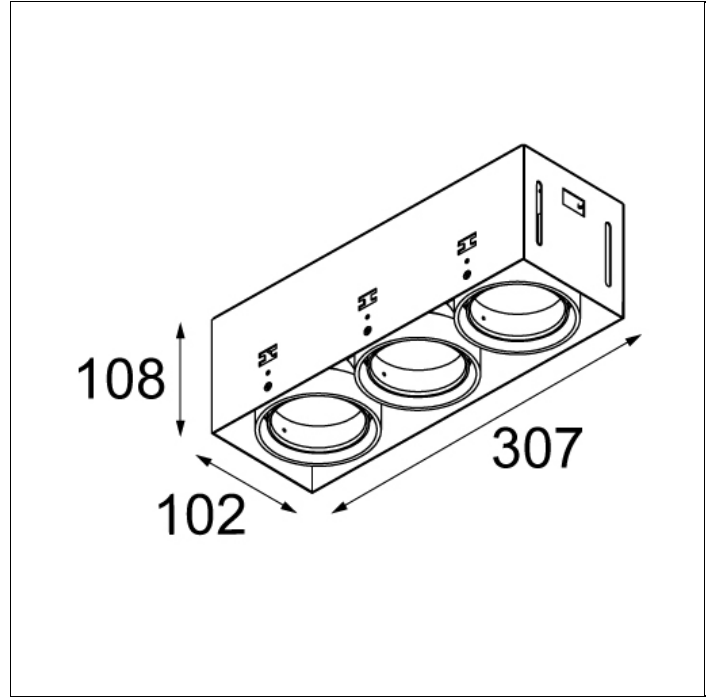

# MINI MULTIPLE TRIMLESS FOR SMART RINGS

## MINI MULTIPLE TRIMLESS FOR SMART RINGS 3X LED GE

After twenty years still one of the architect's favorites. Mini multiple trimless, with its minimalistic features becomes part of the interior. Its dark or white casing vanishes when switching on the light. The versatile Multiple leaves nothing to the imagination with the technology on full display, allowing this luminaire to fit well into both a minimalist and an industrial-chic environment. The gimballed system allows you to direct the light source at any angle of your choice. Connect Mini multiple trimless with Smart by adding the Smart frontrings to your recessed spot.

### SPECIFICATIONS

Lamp	3x LED Array 9.2W
Gear / Transfo	LED gear not incl.
Cut-out size	l 312 w 107 h 120
Weight	1.39kg
Min. Distance	0.1 m
Power supply	500mA
IP	IP20
Glow Wire Test	960°
Source lifetime	50000 hrs
CRI	90
Adjustability	v -35°/+35°