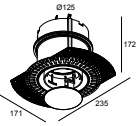

28400 0010 MOUNTING KIT ENTERO RD-S O.F.A.

Montage kit spanplafond

28400 0070 MOUNTING KIT ENTERO RD-S CSC

28400 0130 MOUNTING KIT ENTERO RD-S WSC

Montage kit - side air + light

29810 0110 MOUNTING KIT SIDE AIR 105

ENTERO RD-S TRIMLESS IP TW 96545 W

28452 9030 W

Montage kit - side air only

29810 0100 MOUNTING KIT SIDE AIR ONLY 1

Montage kit - top air only

29810 0200 MOUNTING KIT TOP AIR ONLY 1

Montage kit - no air

29810 0120 MOUNTING KIT NO AIR 105