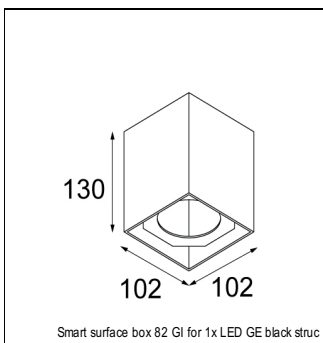

SMART LOTIS 82 IP54 LED GE

ACCESSORIES

GYPKIT

12290130	GYPKIT 190X190 - Ø70
12291030	GYPKIT 210X190-2XØ70

CONBOX

10889830	CONBOX 190X192X130X256

MASK

12500032	SMART MASK 82 1X BLACK STRUC
12500046	SMART MASK 82 1X GOLD
12500009	SMART MASK 82 1X WHITE STRUC
12500132	SMART MASK 82 2X BLACK STRUC
12500146	SMART MASK 82 2X GOLD
12500109	SMART MASK 82 2X WHITE STRUC

SURFACE-BOX

12514032	SMART SURFACE BOX 82 GI FOR 1X LED GE BLACK STRUC
12514009	SMART SURFACE BOX 82 GI FOR 1X LED GE WHITE STRUC
12514132	SMART SURFACE BOX 82 1-10V/PUSHDIM GI FOR 1X LED GE BLACK STRUC
12514109	SMART SURFACE BOX 82 1-10V/PUSHDIM GI FOR 1X LED GE WHITE STRUC
12515032	SMART SURFACE BOX 82 GI FOR 2X LED GE BLACK STRUC
12515009	SMART SURFACE BOX 82 GI FOR 2X LED GE WHITE STRUC
12515132	SMART SURFACE BOX 82 1-10V/PUSHDIM GI FOR 2X LED GE BLACK STRUC
12515109	SMART SURFACE BOX 82 1-10V/PUSHDIM GI FOR 2X LED GE WHITE STRUC

RECESSED-FRAME

12500230	RECESSED RING Ø70 H100

SURFACE-TUBED

12842432	SMART SURFACE TUBED SUSPENSION 82 XL LED DALI GI BLACK STRUC
12842424	SMART SURFACE TUBED SUSPENSION 82 XL LED DALI GI BRUSHED ALU
12842409	SMART SURFACE TUBED SUSPENSION 82 XL LED DALI GI WHITE STRUC
12842332	SMART SURFACE TUBED SUSPENSION 82 XL LED 1-10V/PUSHDIM GI BLACK STRUC
12842324	SMART SURFACE TUBED SUSPENSION 82 XL LED 1-10V/PUSHDIM GI BRUSHED ALU
12842309	SMART SURFACE TUBED SUSPENSION 82 XL LED 1-10V/PUSHDIM GI WHITE STRUC