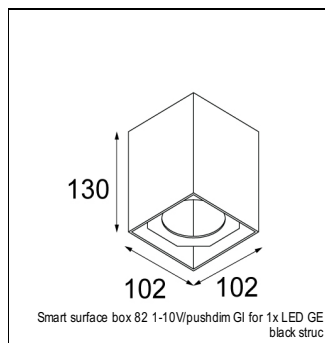

SMART LOTIS 82 IP54 LED GE

ACCESSORIES

GYPKIT

12290130	GYPKIT 190X190 - Ø70
12291030	GYPKIT 210X190-2XØ70

CONBOX

10889830	CONBOX 190X192X130X256

MASK

12500032	SMART MASK 82 1X BLACK STRUC
12500046	SMART MASK 82 1X GOLD
12500009	SMART MASK 82 1X WHITE STRUC
12500132	SMART MASK 82 2X BLACK STRUC
12500146	SMART MASK 82 2X GOLD
12500109	SMART MASK 82 2X WHITE STRUC

SURFACE-BOX

12514032	SMART SURFACE BOX 82 GI FOR 1X LED GE BLACK STRUC
12514009	SMART SURFACE BOX 82 GI FOR 1X LED GE WHITE STRUC
12514132	SMART SURFACE BOX 82 1-10V/PUSHDIM GI FOR 1X LED GE BLACK STRUC
12514109	SMART SURFACE BOX 82 1-10V/PUSHDIM GI FOR 1X LED GE WHITE STRUC
12515032	SMART SURFACE BOX 82 GI FOR 2X LED GE BLACK STRUC
12515009	SMART SURFACE BOX 82 GI FOR 2X LED GE WHITE STRUC
12515132	SMART SURFACE BOX 82 1-10V/PUSHDIM GI FOR 2X LED GE BLACK STRUC
12515109	SMART SURFACE BOX 82 1-10V/PUSHDIM GI FOR 2X LED GE WHITE STRUC

RECESSED-FRAME

12500230	RECESSED RING Ø70 H100

SURFACE-TUBED

12842432	SMART SURFACE TUBED SUSPENSION 82 XL LED DALI GI BLACK STRUC
12842424	SMART SURFACE TUBED SUSPENSION 82 XL LED DALI GI BRUSHED ALU
12842409	SMART SURFACE TUBED SUSPENSION 82 XL LED DALI GI WHITE STRUC
12842332	SMART SURFACE TUBED SUSPENSION 82 XL LED 1-10V/PUSHDIM GI BLACK STRUC
12842324	SMART SURFACE TUBED SUSPENSION 82 XL LED 1-10V/PUSHDIM GI BRUSHED ALU
12842309	SMART SURFACE TUBED SUSPENSION 82 XL LED 1-10V/PUSHDIM GI WHITE STRUC