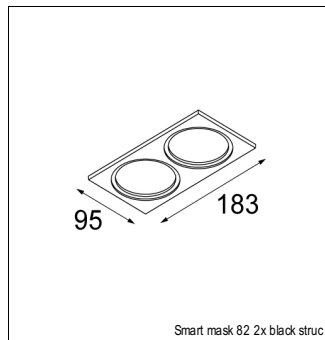

SMART LOTIS 82 IP54 LED GE

ACCESSORIES

GYPKIT

12290130	GYPKIT 190X190 - Ø70
12291030	GYPKIT 210X190-2XØ70

CONBOX

10889830	CONBOX 190X192X130X256

MASK

12500032	SMART MASK 82 1X BLACK STRUC
12500046	SMART MASK 82 1X GOLD
12500009	SMART MASK 82 1X WHITE STRUC
12500132	SMART MASK 82 2X BLACK STRUC
12500146	SMART MASK 82 2X GOLD
12500109	SMART MASK 82 2X WHITE STRUC

SURFACE-BOX

12514032	SMART SURFACE BOX 82 GI FOR 1X LED GE BLACK STRUC
12514009	SMART SURFACE BOX 82 GI FOR 1X LED GE WHITE STRUC
12514132	SMART SURFACE BOX 82 1-10V/PUSHDIM GI FOR 1X LED GE BLACK STRUC
12514109	SMART SURFACE BOX 82 1-10V/PUSHDIM GI FOR 1X LED GE WHITE STRUC
12515032	SMART SURFACE BOX 82 GI FOR 2X LED GE BLACK STRUC
12515009	SMART SURFACE BOX 82 GI FOR 2X LED GE WHITE STRUC
12515132	SMART SURFACE BOX 82 1-10V/PUSHDIM GI FOR 2X LED GE BLACK STRUC
12515109	SMART SURFACE BOX 82 1-10V/PUSHDIM GI FOR 2X LED GE WHITE STRUC

RECESSED-FRAME

12500230	RECESSED RING Ø70 H100

SURFACE-TUBED

12842432	SMART SURFACE TUBED SUSPENSION 82 XL LED DALI GI BLACK STRUC
12842424	SMART SURFACE TUBED SUSPENSION 82 XL LED DALI GI BRUSHED ALU
12842409	SMART SURFACE TUBED SUSPENSION 82 XL LED DALI GI WHITE STRUC
12842332	SMART SURFACE TUBED SUSPENSION 82 XL LED 1-10V/PUSHDIM GI BLACK STRUC
12842324	SMART SURFACE TUBED SUSPENSION 82 XL LED 1-10V/PUSHDIM GI BRUSHED ALU
12842309	SMART SURFACE TUBED SUSPENSION 82 XL LED 1-10V/PUSHDIM GI WHITE STRUC