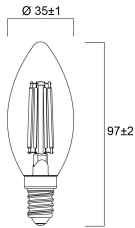

TECHNICAL DRAWINGS