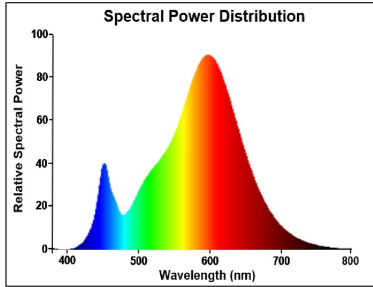

ToLEDo Retro Candle

ToLEDo RT Candle CL 470LM 827 E14 SL4
0029551

Lamp Energy Label (class)	F
Nominal Frequency (Hz)	50/60Hz
Max. Luminaires per 16A C Breaker	25
Max. Luminaires per 16A B Breaker	13

Lifetime data

Lifespan L70 B50	15000
Average life (Nominal) (h)	15000
Average life (Rated) (h)	15000

Physical data

IP rating	IP20
Nominal Product Length (mm)	97
Nominal Product Diameter (mm)	35
Weight (kg)	0.084

Packaging

Single packaging type	Carton
Product EAN number	5410288295510
Packaging single length / height (cm)	11.0
Packaging single width (cm)	15.7
Packaging single depth (cm)	3.9
DUN14 (outer)	15410288295517
Units per outer package	6
Packaging outer length / height (cm)	12.0
Packaging outer width (cm)	24.5
Packaging outer depth (cm)	16.2

Safety data

Optimal operating condition (°C)	-20-40
Breakage cleaning instructions	Not applicable
Special purpose lamp	No
Dry applications use only	Yes
Suitable for household illumination	Yes
Safety message	Not Suitable for totally enclosed fixtures

PHOTOMETRY

ToLEDo Retro Candle

ToLEDo RT Candle CL 470LM 827 E14 SL4
0029551

TECHNICAL DRAWINGS