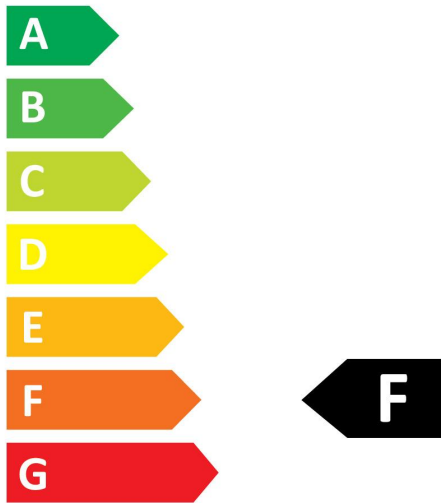

ToLEDo Retro Candle

ToLEDo RT Candle CL 470LM 827 E14 SL4
0029551

SYLVANIA

0029551

5
kWh/1000h

2019/2015