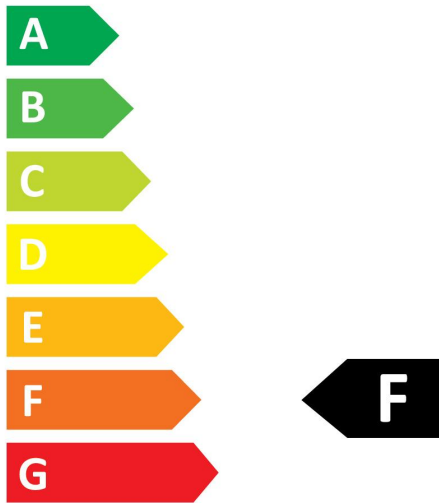

ToLEDo Retro Candle

ToLEDo RT Candle CL 470LM 827 E14 SL4
0029551

Product features

- Perfect for decorative and general lighting applications and creates a warm ambiance similar to traditional lamps
- Same look, size and functionality as incandescent lamps
- Omni-directional light distribution
- 12,000 hours average rated life
- Suitable replacement for incandescent and halogen lamps
- Gives same sparkling light effect as incandescent lamp
- Dimensionally identical to incandescent lamps - fits all fixtures
- Environment friendly - no mercury and lower CO2 emissions

NOTES

undefined

PRODUCT OVERVIEW

Product name	ToLEDo RT Candle CL 470LM 827 E14 SL4
Technology	LED
Watt (Rated) (W)	4.5
Lamp shape	Candle
Type	LED exchangeable
Cap/Base	E14
Lamp finish	Clear
Fixture rating	Open
General application	Residential & Consumer
ETIM Class	EC001959
Warranty	2 years
Luminous flux (lm)	470
Colour temperature (K)	2700
Light colour	Homelight
CRI (Ra)	80

Optical data

Luminous flux (lm)	470
Luminous flux (Rated) (lm)	470
Colour temperature (K)	2700
Light colour	Homelight
CRI (Ra)	80
Colour Variation Initial (SDCM)	SDCM6
Photobiological Risk Group	RG1
Lumen maintenance at end of nominal life (%)	70

5
kWh/1000h

2019/2015

SYLVANIA

ToLEDo Retro Candle

ToLEDo RT Candle CL 470LM 827 E14 SL4
0029551

0029551

5
kWh/1000h

2019/2015