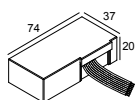

300 48 350 WDL LED POWER CONVERTER 48V-DC to 350 mA-DC / 15W WDL

1->2

☐