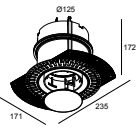

21032 0305

LED POWER CONVERTER 48V-DC to 500 mA-DC / 22W DIM5

1->3

NIME II AIR 93052 PRIM

26412 9330 PRIM

Montage kit - side air + light

29810 0110 MOUNTING KIT SIDE AIR 105

Montage kit - top air + light

29810 0130 MOUNTING KIT TOP AIR 105

Montage kit - side air only

29810 0100 MOUNTING KIT SIDE AIR ONLY 1

Montage kit - top air only

29810 0200 MOUNTING KIT TOP AIR ONLY 1

Montage kit - no air

29810 0120 MOUNTING KIT NO AIR 105