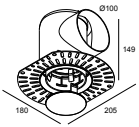

21032 0305

LED POWER CONVERTER 48V-DC to 500 mA-DC / 22W DIM5

1->3

NIME II AIR 93052 PRIM

26412 9330 PRIM

Montage kit - side air + light

29810 0110 MOUNTING KIT SIDE AIR 105

Montage kit - top air + light

29810 0130 MOUNTING KIT TOP AIR 105

Montage kit - side air only

29810 0100 MOUNTING KIT SIDE AIR ONLY 1

Montage kit - top air only

29810 0200 MOUNTING KIT TOP AIR ONLY 1

Montage kit - no air

29810 0120 MOUNTING KIT NO AIR 105