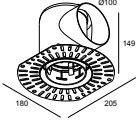

21032 0305

LED POWER CONVERTER 48V-DC to 500 mA-DC / 22W DIM5

1->3

NIME II AIR 93052 PRIM

26412 9330 PRIM

Montage kit - side air + light

29810 0110 MOUNTING KIT SIDE AIR 105

Montage kit - top air + light

29810 0130 MOUNTING KIT TOP AIR 105

Montage kit - side air only

29810 0100 MOUNTING KIT SIDE AIR ONLY 1

Montage kit - top air only

29810 0200 MOUNTING KIT TOP AIR ONLY 1

Montage kit - no air

29810 0120 MOUNTING KIT NO AIR 105