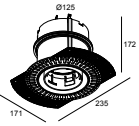

21032 0305

LED POWER CONVERTER 48V-DC to 500 mA-DC / 22W DIM5

1->3

NIME II AIR 93052 PRIM

26412 9330 PRIM

Montage kit - side air + light

29810 0110 MOUNTING KIT SIDE AIR 105

Montage kit - top air + light

29810 0130 MOUNTING KIT TOP AIR 105

Montage kit - side air only

29810 0100 MOUNTING KIT SIDE AIR ONLY 1

Montage kit - top air only

29810 0200 MOUNTING KIT TOP AIR ONLY 1

Montage kit - no air

29810 0120 MOUNTING KIT NO AIR 105