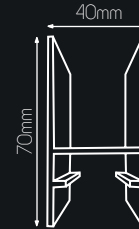

INFINITUS

- Modern sleek profile + monophase tracksystem
- Can be installed directly on the ceiling or as a pendant
- Compatible with monophase trackspots and most pendants
- Easy to install, easy to expand

Profile + monophase track + feeder + accessories:

- **TR0200W** INFINITUS Profile 1,2m white
- **TR0200B** INFINITUS Profile 1,2m black
- **TR0201W** INFINITUS Profile 1,8m white
- **TR0201B** INFINITUS Profile 1,8m black
- **TR0202W** INFINITUS Profile 2,9m white
- **TR0202B** INFINITUS Profile 2,9m black