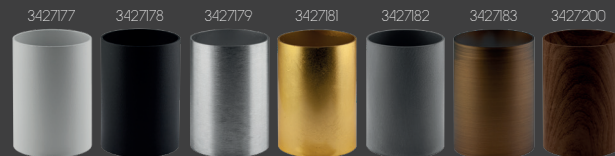

Available separately: