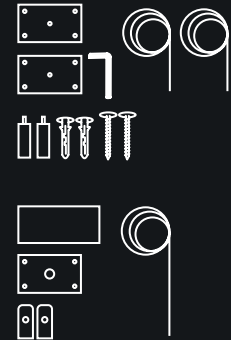

Suspension kits consist of:

2x 5m steelcable

2x steelcable ceiling fixations

2x 60mm internal profile connection pieces

TR0209W INFINITUS Power supply kit white

TR0209B INFINITUS Power supply kit black

Power supply kits consist of:

1x canopy

1x 5m powercable

1x 60mm internal profile connection piece

2x powercable strain relief

Extras:

TR0212 INFINITUS Screw guide

Included with every profile, helps guide the screws inside the profile, during the installation.

TR0214W INFINITUS Safety cover white, 1m

TR0214B INFINITUS Safety cover black, 1m

The safety cover protects the internal monophasic track from external foreign objects and fingers.

Recommended when installing the Infnitus on a wall.