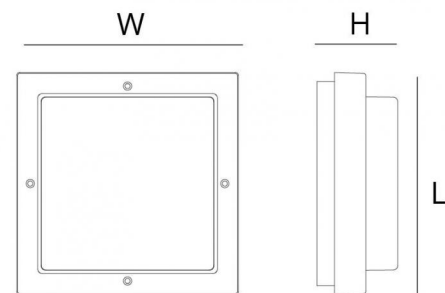

Energy and approvals

Approval:	CE
-----------	----

Materials and finish

Housing:	Aluminium
Colour:	White (RAL 9003)
Optics:	UV-stabilized polycarbonate

Mounting/Connection

Mounting:	Surface, Indoor / Outdoor
Plug:	Screwless terminal block

Dimensions (mm)

Length (L):	240
Width (W):	240
Height (H):	90
Weight (brutto/netto):	1.8

Packaging

Packing dimensions:	240 x 240 x 80
---------------------	----------------

7 0 2 1 9 8 6 1 1 1 8 0 4