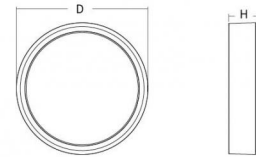

Frame Round Maxi Black

Article code:

5046 605151

EAN:

7021986051513

Light technic

Type of light source:	LED
Wattage:	22W
System wattage:	22.0W
Luminous flux:	1960lm
Efficacy:	90 lm/W
Voltage:	230V
Colour temperature:	3000K
Colour rendering (CRI):	Ra>80
MacAdams factor:	SDCM: 3
Lifetime:	L80/B20>50,000
Light distribution:	Direct

Housing:	Aluminium
Colour:	Black (RAL 9004)
Optics:	Polycarbonat (PC)

Mounting/Connection

Mounting:	Surface, Indoor / Outdoor
Cable entry:	Screwless terminal block
Plug:	Screwless terminal block

Dimensions (mm)

Height (H):	77
Diameter (D):	325

Packaging

Packing dimensions: 332 x 332 x 92

7 0 2 1 9 8 6 0 5 1 5 1 3