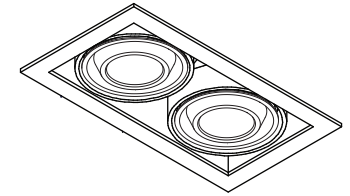

Mini multiple for 2x LED GE

131301XX

CEILING

Conbox has to combined with gypkit !!!
10400230+10420230

Gypkit :10420230 Mini-multiple 2x gypkit

Don't connect the gear to 230V before the LEDs are connected to the gear!