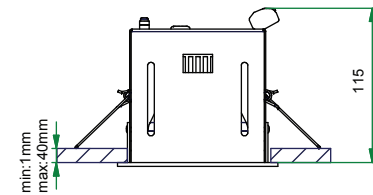

Mini multiple for 2x LED GE

131301XX

CEILING

Conbox has to combined with gypkit !!!
10400230+10420230

Gypkit :10420230 Mini-multiple 2x gypkit

Don't connect the gear to 230V before the LEDs are connected to the gear!