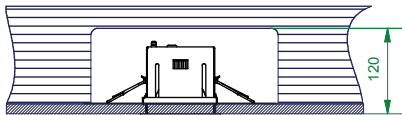

Mini multiple for 2x LED GE

131301XX

CEILING

Conbox has to combined with gypkit !!!
10400230+10420230

Gypkit :10420230 Mini-multiple 2x gypkit

Don't connect the gear to 230V before the LEDs are connected to the gear!