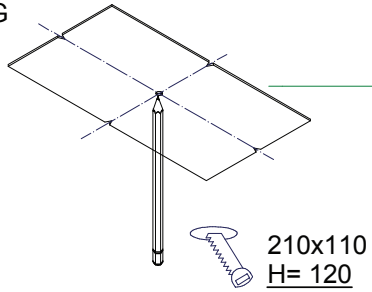

Mini multiple for 2x LED GE

131301XX

CEILING

Conbox has to combined with gypkit !!!
10400230+10420230

Gypkit :10420230 Mini-multiple 2x gypkit

Don't connect the gear to 230V before the LEDs are connected to the gear!