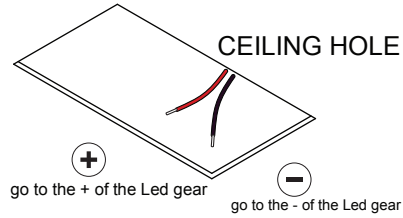

Mini multiple for 2x LED GE

131301XX

CEILING

Conbox has to combined with gypkit !!!
10400230+10420230

Gypkit :10420230 Mini-multiple 2x gypkit

Don't connect the gear to 230V before the LEDs are connected to the gear!