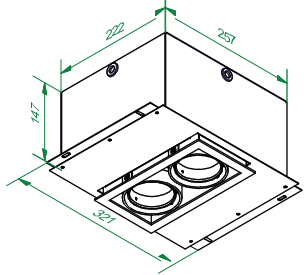

Mini multiple for 2x LED GE

131301XX

CEILING

Conbox has to combined with gypkit !!!
10400230+10420230

Gypkit :10420230 Mini-multiple 2x gypkit

Don't connect the gear to 230V before the LEDs are connected to the gear!