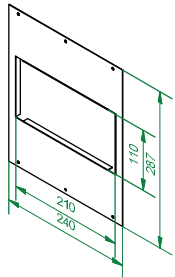

Mini multiple for 2x LED GE

131301XX

CEILING

Conbox has to combined with gypkit !!!
10400230+10420230

Gypkit :10420230 Mini-multiple 2x gypkit

Don't connect the gear to 230V before the LEDs are connected to the gear!