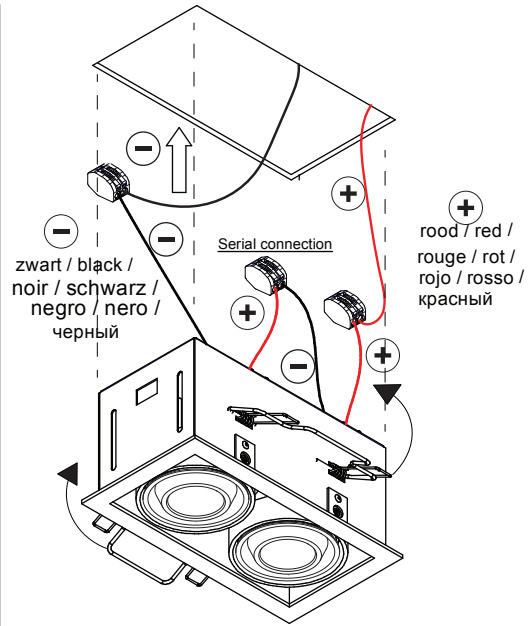

Mini multiple for 2x LED GE

131301XX

CEILING

Conbox has to combined with gypkit !!!
10400230+10420230

Gypkit :10420230 Mini-multiple 2x gypkit

Don't connect the gear to 230V before the LEDs are connected to the gear!

14070002	M LED MOD 70 2,7KS GE BI
14070009	M LED MOD 70 2,7KS GE WhStr
14070102	M LED MOD 70 2,7KM GE BI
14070109	M LED MOD 70 2,7KM GE WhStr
14070202	M LED MOD 70 2,7KF GE BI
14070209	M LED MOD 70 2,7KF GE WhStr
14070302	M LED MOD 70 3KS GE BI
14070309	M LED MOD 70 3KS GE WhStr
14070402	M LED MOD 70 3KM GE BI
14070409	M LED MOD 70 3KM GE WhStr
14070502	M LED MOD 70 3KF GE BI
14070509	M LED MOD 70 3KF GE WhStr
14070602	M LED MOD 70 4KS GE BI
14070609	M LED MOD 70 4KS GE WhStr
14070702	M LED MOD 70 4KM GE BI
14070709	M LED MOD 70 4KM GE WhStr
14070802	M LED MOD 70 4KF GE BI
14070809	M LED MOD 70 4KF GE WhStr