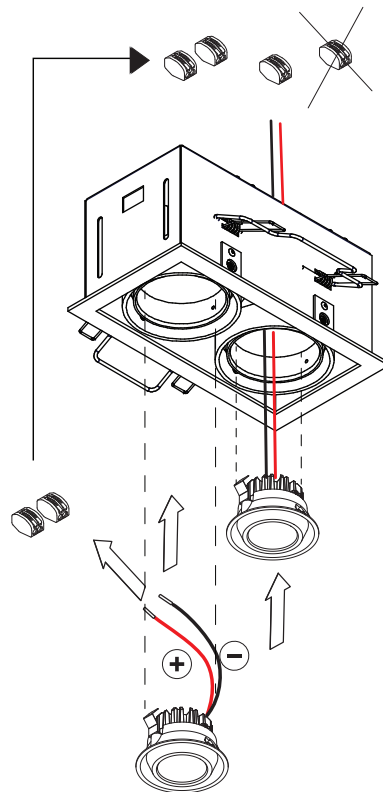

Mini multiple for 2x LED GE

131301XX

CEILING

Conbox has to combined with gypkit !!!
10400230+10420230

Gypkit :10420230 Mini-multiple 2x gypkit

Don't connect the gear to 230V before the LEDs are connected to the gear!