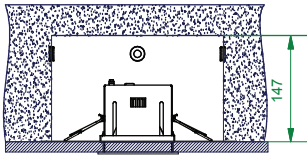

Mini multiple for 2x LED GE

131301XX

CEILING

Conbox has to combined with gypkit !!!
10400230+10420230

Gypkit :10420230 Mini-multiple 2x gypkit

Don't connect the gear to 230V before the LEDs are connected to the gear!