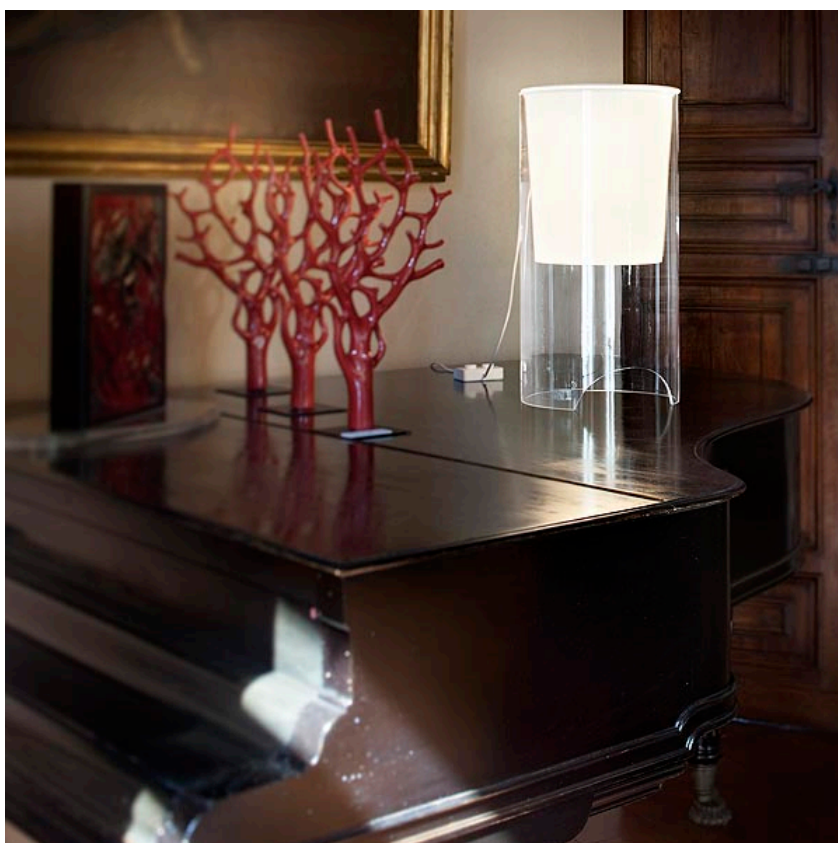

## AOY

<b>Mounting</b>	Table
<b>Lamps description</b>	1 x 70W E27 HSGSA/S + 1 x MAX 100W E27 IA
<b>Environment</b>	Indoor
<b>Finish</b>	Opal glass
<b>Technical description</b>	Table lamp providing diffused light. Clear glass cylindrical lamp body. White opaline glass diffuser and reflector.

## AOY

designed by Achille Castiglioni

Table lamp providing diffused light

F0200071 Opal glass