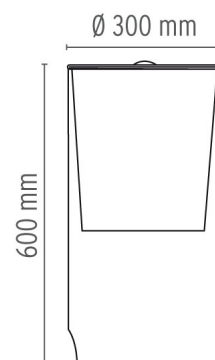

## PHYSICAL

<b>Supply</b>	Power cord
<b>Cord length(mm)</b>	2350
<b>Construction material</b>	Glass
<b>Weight (kg)</b>	12.1

## DIMENSIONS

### DIMENSIONS