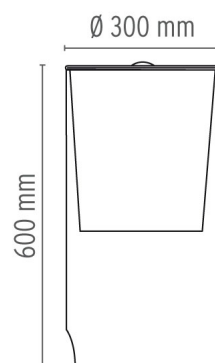

## PHYSICAL

<b>Supply</b>	Power cord
<b>Cord length(mm)</b>	2350
<b>Construction material</b>	Glass
<b>Weight (kg)</b>	12.1

## DIMENSIONS

### DIMENSIONS