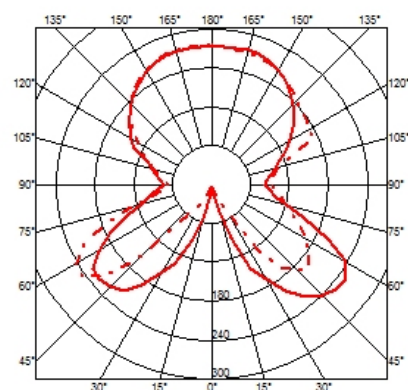

CERTIFICATIONS