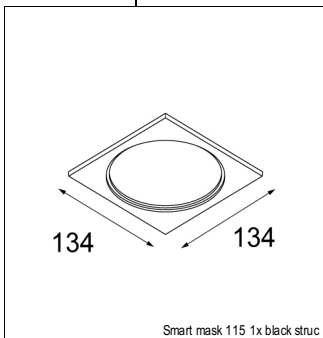

Art. Nr. 12751746

SPECIFICATIONS

Lamp	1x LED Array			
Gear / Transfo	LED gear not incl.			
Cut-out size	ø 108 h 100			
Weight	0.455kg			
Min. Distance	0.1			
IP	IP20			
Glow Wire Test	960°			
Source lifetime	50000 hrs			
CRI	90			
Power supply	350mA	500mA	700mA	900mA
	31Vf	32Vf	34Vf	35Vf
Connected load	11W	16.25W	23.6W	31.2W
Lumen	1219lm	1672lm	2224lm	2626lm
Efficacy	111lm/W	103lm/W	94lm/W	84lm/W
UGR	16	17	18	18
Adjustability	Not Applicable			
Remark	! 3500K on request ! can be combined with Smart mask ! can be combined with Smart surface box & surface tubed (surface/suspension)			

RECESSED-FRAME

12810230 | RECESSED RING Ø127 H100

SURFACE-TUBED

13140332 | SMART SURFACE TUBED 115 LED DALI GI BLACK STRUC
 13140324 | SMART SURFACE TUBED 115 LED DALI GI BRUSHED ALU
 13140309 | SMART SURFACE TUBED 115 LED DALI GI WHITE STRUC