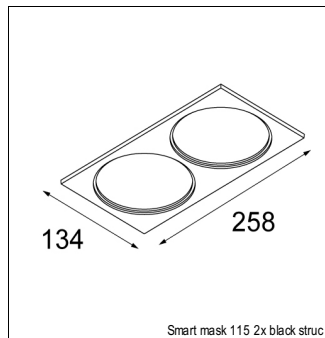

Art. Nr. 12751746

SPECIFICATIONS

Lamp	1x LED Array			
Gear / Transfo	LED gear not incl.			
Cut-out size	ø 108 h 100			
Weight	0.455kg			
Min. Distance	0.1			
IP	IP20			
Glow Wire Test	960°			
Source lifetime	50000 hrs			
CRI	90			
Power supply	350mA	500mA	700mA	900mA
	31Vf	32Vf	34Vf	35Vf
Connected load	11W	16.25W	23.6W	31.2W
Lumen	1219lm	1672lm	2224lm	2626lm
Efficacy	111lm/W	103lm/W	94lm/W	84lm/W
UGR	16	17	18	18
Adjustability	Not Applicable			
Remark	! 3500K on request ! can be combined with Smart mask ! can be combined with Smart surface box & surface tubed (surface/suspension)			

SURFACE-BOX

12800032 | SMART SURFACE BOX 115 GI FOR 1X LED GE BLACK STRUC
 12800009 | SMART SURFACE BOX 115 GI FOR 1X LED GE WHITE STRUC
 12800132 | SMART SURFACE BOX 115 1-10V/PUSHDIM GI FOR 1X LED GE BLACK STRUC
 12800109 | SMART SURFACE BOX 115 1-10V/PUSHDIM GI FOR 1X LED GE WHITE STRUC
 12800232 | SMART SURFACE BOX 115 DALI GI FOR 1X LED GE BLACK STRUC
 12800209 | SMART SURFACE BOX 115 DALI GI FOR 1X LED GE WHITE STRUC
 12801032 | SMART SURFACE BOX 115 GI FOR 2X LED GE BLACK STRUC
 12801009 | SMART SURFACE BOX 115 GI FOR 2X LED GE WHITE STRUC
 12801132 | SMART SURFACE BOX 115 1-10V/PUSHDIM GI FOR 2X LED GE BLACK STRUC
 12801109 | SMART SURFACE BOX 115 1-10V/PUSHDIM GI FOR 2X LED GE WHITE STRUC
 12801232 | SMART SURFACE BOX 115 DALI GI FOR 2X LED GE BLACK STRUC
 12801209 | SMART SURFACE BOX 115 DALI GI FOR 2X LED GE WHITE STRUC

RECESSED-FRAME

12810230 | RECESSED RING Ø127 H100

SURFACE-TUBED

13140332 | SMART SURFACE TUBED 115 LED DALI GI BLACK STRUC
 13140324 | SMART SURFACE TUBED 115 LED DALI GI BRUSHED ALU
 13140309 | SMART SURFACE TUBED 115 LED DALI GI WHITE STRUC