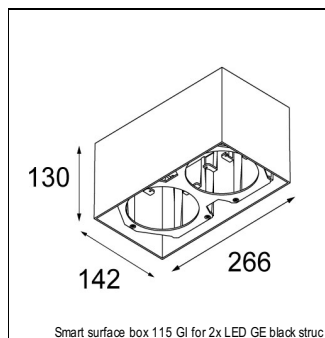

SMART LOTIS 115 LED GE

ACCESSORIES

GYPKIT

12290530 | GYPKIT 190X190 - Ø108

CONBOX

10889830 | CONBOX 190X192X130X256

MASK

12810032 | SMART MASK 115 1X BLACK STRUC
12810046 | SMART MASK 115 1X GOLD
12810009 | SMART MASK 115 1X WHITE STRUC
12810132 | SMART MASK 115 2X BLACK STRUC
12810146 | SMART MASK 115 2X GOLD
12810109 | SMART MASK 115 2X WHITE STRUC

SURFACE-BOX

12800032 | SMART SURFACE BOX 115 GI FOR 1X LED GE BLACK STRUC
12800009 | SMART SURFACE BOX 115 GI FOR 1X LED GE WHITE STRUC
12800132 | SMART SURFACE BOX 115 1-10V/PUSHDIM GI FOR 1X LED GE BLACK STRUC
12800109 | SMART SURFACE BOX 115 1-10V/PUSHDIM GI FOR 1X LED GE WHITE STRUC
12800232 | SMART SURFACE BOX 115 DALI GI FOR 1X LED GE BLACK STRUC
12800209 | SMART SURFACE BOX 115 DALI GI FOR 1X LED GE WHITE STRUC
12801032 | SMART SURFACE BOX 115 GI FOR 2X LED GE BLACK STRUC
12801009 | SMART SURFACE BOX 115 GI FOR 2X LED GE WHITE STRUC
12801132 | SMART SURFACE BOX 115 1-10V/PUSHDIM GI FOR 2X LED GE BLACK STRUC
12801109 | SMART SURFACE BOX 115 1-10V/PUSHDIM GI FOR 2X LED GE WHITE STRUC
12801232 | SMART SURFACE BOX 115 DALI GI FOR 2X LED GE BLACK STRUC
12801209 | SMART SURFACE BOX 115 DALI GI FOR 2X LED GE WHITE STRUC

RECESSED-FRAME

12810230 | RECESSED RING Ø127 H100

SURFACE-TUBED

13140332 | SMART SURFACE TUBED 115 LED DALI GI BLACK STRUC
13140324 | SMART SURFACE TUBED 115 LED DALI GI BRUSHED ALU
13140309 | SMART SURFACE TUBED 115 LED DALI GI WHITE STRUC