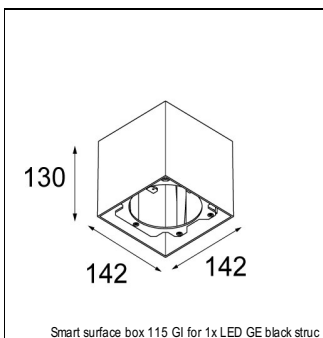

SMART LOTIS 115 LED GE

ACCESSORIES

GYPKIT

12290530 | GYPKIT 190X190 - Ø108

CONBOX

10889830 | CONBOX 190X192X130X256

MASK

12810032 | SMART MASK 115 1X BLACK STRUC
12810046 | SMART MASK 115 1X GOLD
12810009 | SMART MASK 115 1X WHITE STRUC
12810132 | SMART MASK 115 2X BLACK STRUC
12810146 | SMART MASK 115 2X GOLD
12810109 | SMART MASK 115 2X WHITE STRUC

SURFACE-BOX

12800032 | SMART SURFACE BOX 115 GI FOR 1X LED GE BLACK STRUC
12800009 | SMART SURFACE BOX 115 GI FOR 1X LED GE WHITE STRUC
12800132 | SMART SURFACE BOX 115 1-10V/PUSHDIM GI FOR 1X LED GE BLACK STRUC
12800109 | SMART SURFACE BOX 115 1-10V/PUSHDIM GI FOR 1X LED GE WHITE STRUC
12800232 | SMART SURFACE BOX 115 DALI GI FOR 1X LED GE BLACK STRUC
12800209 | SMART SURFACE BOX 115 DALI GI FOR 1X LED GE WHITE STRUC
12801032 | SMART SURFACE BOX 115 GI FOR 2X LED GE BLACK STRUC
12801009 | SMART SURFACE BOX 115 GI FOR 2X LED GE WHITE STRUC
12801132 | SMART SURFACE BOX 115 1-10V/PUSHDIM GI FOR 2X LED GE BLACK STRUC
12801109 | SMART SURFACE BOX 115 1-10V/PUSHDIM GI FOR 2X LED GE WHITE STRUC
12801232 | SMART SURFACE BOX 115 DALI GI FOR 2X LED GE BLACK STRUC
12801209 | SMART SURFACE BOX 115 DALI GI FOR 2X LED GE WHITE STRUC

RECESSED-FRAME

12810230 | RECESSED RING Ø127 H100

SURFACE-TUBED

13140332 | SMART SURFACE TUBED 115 LED DALI GI BLACK STRUC
13140324 | SMART SURFACE TUBED 115 LED DALI GI BRUSHED ALU
13140309 | SMART SURFACE TUBED 115 LED DALI GI WHITE STRUC