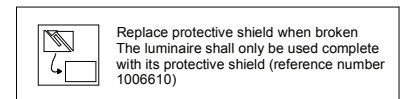

3

Twist counterclockwise to put through hole then twist clockwise to fixate

4

- Drivers: see driver matrix - latest version on website www.supermodular.com or check sales contact

CAN BE USED WITH

-Gypkit: 12290730
-Conbox: 10889530