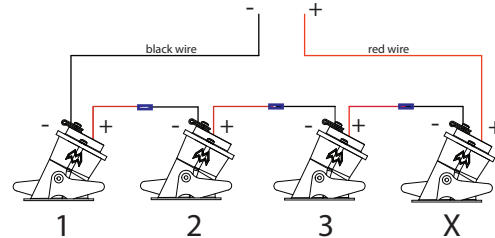

Smart ASY LOTIS 48 IP LED GE

Lamptype:LED

128910XX_128911XX_128912XX

1

2

350mA - min 2,5Vf - max 3Vf - 0,95W
500mA - min 2,5Vf - max 3Vf - 1,38W

Black- + Red

Serial connection

3

Twist counterclockwise to put through hole then twist clockwise to fixate

4

- Drivers: see driver matrix - latest version on website www.supermodular.com or check sales contact

CAN BE USED WITH

-Gypkit: 12290730
-Conbox: 10889530