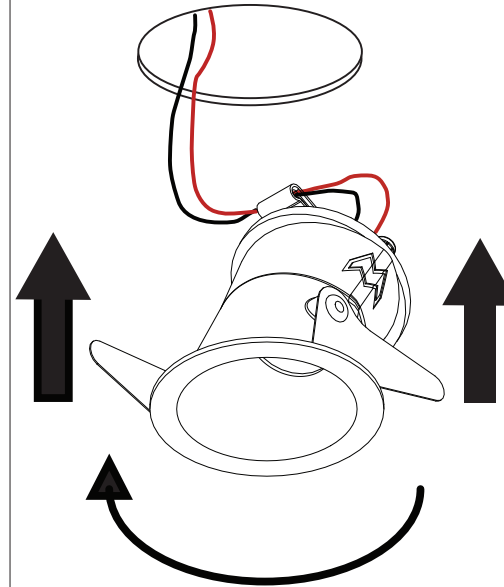

Smart ASY LOTIS 48 IP LED GE

Lamptype:LED

128910XX_128911XX_128912XX

1

2

350mA - min 2,5Vf - max 3Vf - 0,95W
500mA - min 2,5Vf - max 3Vf - 1,38W

Black- + Red

Serial connection

3

Twist counterclockwise to put through hole then twist clockwise to fixate

4

- Drivers: see driver matrix - latest version on website www.supermodular.com or check sales contact

CAN BE USED WITH

-Gypkit: 12290730
-Conbox: 10889530