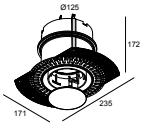

kit de montage - top air only

29810 0200 MOUNTING KIT TOP AIR ONLY 1

☐