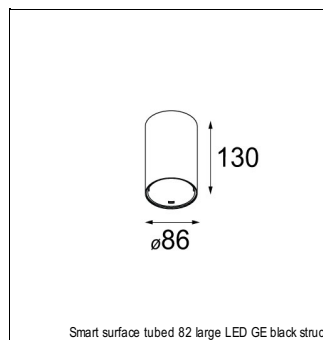

RECESSED-FRAME

12500230	RECESSED RING Ø70 H100

MASK

12500132	SMART MASK 82 2X BLACK STRUC
12500146	SMART MASK 82 2X GOLD
12500160	SMART MASK 82 2X WHITE STRUC

ACCESSORIES

SURFACE-BOX

12515132	SMART SURFACE BOX 82 1-10V/PUSHDIM GI FOR 2X LED GE BLACK STRUC