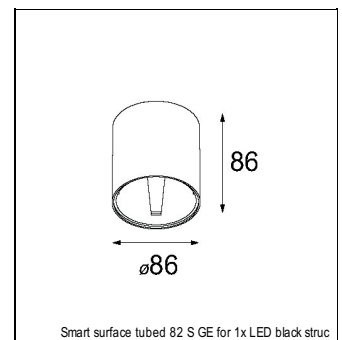

RECESSED-FRAME

12500230	RECESSED RING Ø70 H100

MASK

12500132	SMART MASK 82 2X BLACK STRUC
12500146	SMART MASK 82 2X GOLD
12500160	SMART MASK 82 2X WHITE STRUC

ACCESSORIES

SURFACE-BOX

12515132	SMART SURFACE BOX 82 1-10V/PUSHDIM GI FOR 2X LED GE BLACK STRUC