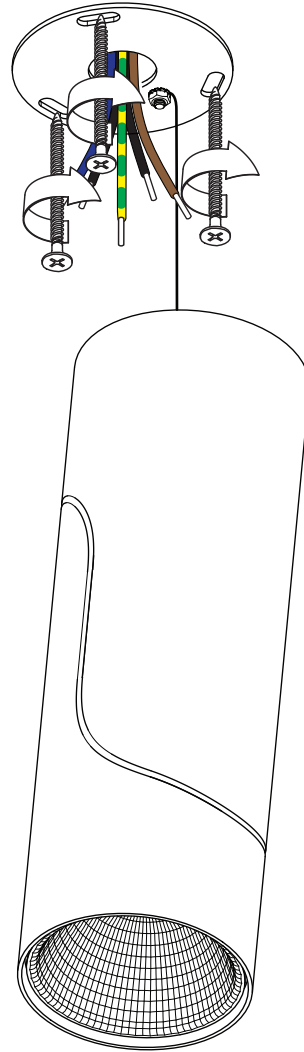

Semih LED DALI GI

131820xx - 131821xx - 131822xx - 131823xx - 131824xx - 131825xx

7 - 8mm

□ 0,08 - 2,5mm²

 The light source contained in this luminaire shall only be replaced by the manufacturer or his service agent or a similar qualified person