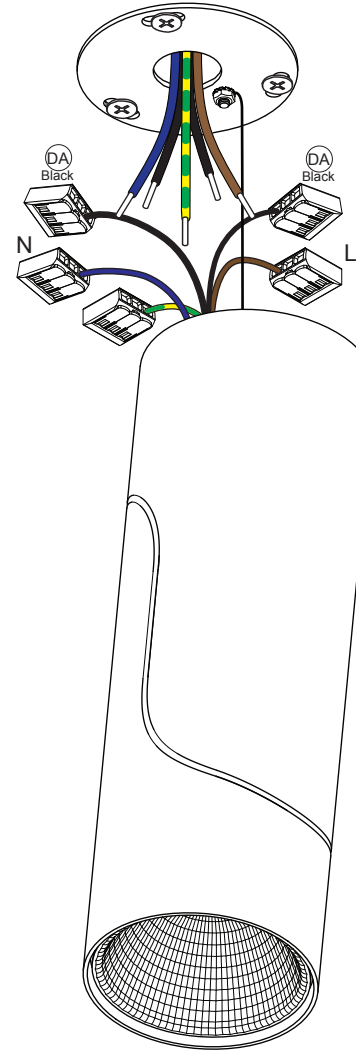

Semih LED DALI GI

131820xx - 131821xx - 131822xx - 131823xx - 131824xx - 131825xx

7 - 8mm

□ 0,08 - 2,5mm²

 The light source contained in this luminaire shall only be replaced by the manufacturer or his service agent or a similar qualified person