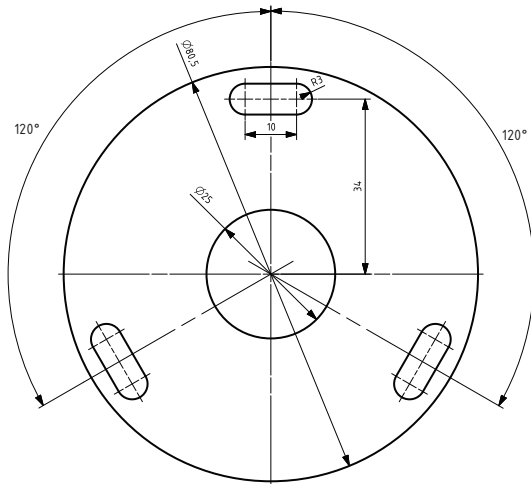

Semih LED DALI GI

131820xx - 131821xx - 131822xx - 131823xx - 131824xx - 131825xx

7 - 8mm

□ 0,08 - 2,5mm²

 The light source contained in this luminaire shall only be replaced by the manufacturer or his service agent or a similar qualified person