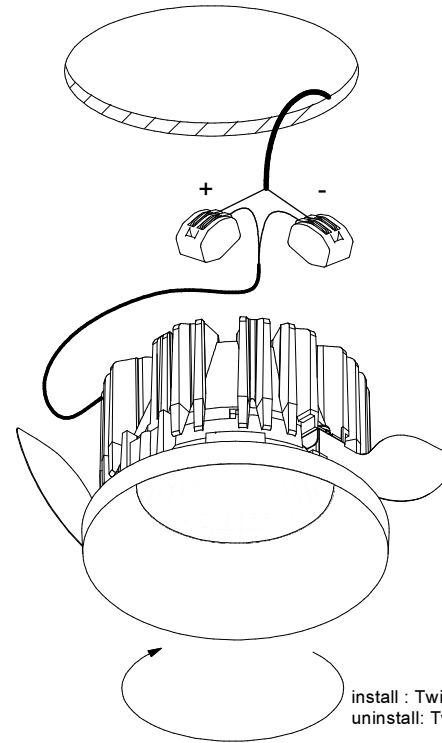

IP20

IP54

2

Replace protective shield when broken
 The luminaire shall only be used complete
 with its protective shield
Reference numbers:
 IP55 glass clear art.1009392
 Diffuse poly. for led art.1009467

3

install : Twist clockwise
 uninstall: Twist counterclockwise

4

check dipswitch settings on driver
 Max 900mA mounted in ceiling
 Max 700mA mounted in Surface Box

Push Dim max 5 drivers on 1 push button

The light source contained in this
 luminaire shall only be replaced by the
 manufacturer or his service agent or a
 similar qualified person