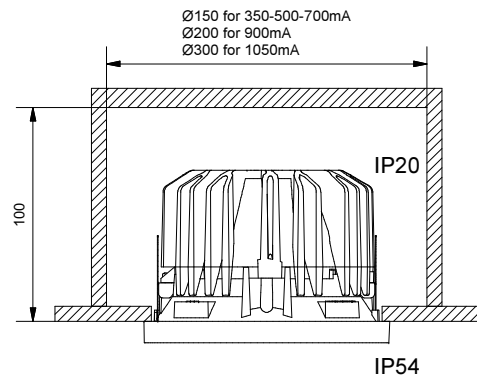

Lamptype : LED array

1

Ø108

350mA - min 29,1Vf - max 33,7Vf - 11W
 500mA - min 29,9Vf - max 34,7Vf - 16,2W
 700mA - min 31,0Vf - max 35,8Vf - 23,4W
 900mA - min 31,7Vf - max 36,9Vf - 31,2W

Ø150 for 350-500-700mA
 Ø200 for 900mA
 Ø300 for 1050mA

IP20

IP54

2

Replace protective shield when broken
 The luminaire shall only be used complete
 with its protective shield
Reference numbers:
 IP55 glass clear art.1009392
 Diffuse poly. for led art.1009467