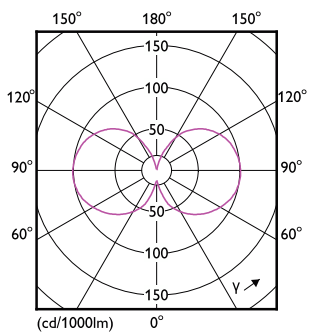

MAS LEDBulbND5.2-75W E27 830A70 CLG UE

Product	D	C
MAS LEDBulbND5.2-75W E27 830A70 CLG UE	70 mm	127 mm

Fotometrische gegevens

Light Distribution Diagram

General uniform lighting

MASTER LEDbulb Ultra Efficient