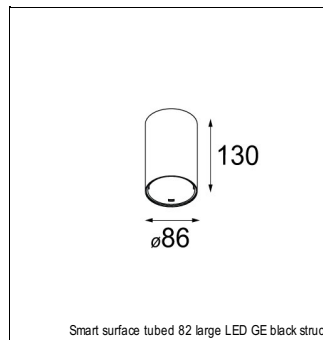

Art. Nr. 12441832

SPECIFICATIONS

Lamp	1x LED Array	
Gear / Transfo	LED gear not incl.	
Cut-out size	ø 70 h 60	
Weight	0.36kg	
Min. Distance	0.1 m	
IP	IP20	
Glow Wire Test	960°	
Source lifetime	50000 hrs	
CRI	90	
Power supply	500mA	350mA
	18.4Vf	17.8Vf
Connected load	9.2W	6.2W
Lumen	753lm	599lm
Efficacy	82lm/W	97lm/W
UGR	16	15
Adjustability	Not Applicable	
Remark	! 3500K on request ! can be combined with Smart mask ! can be combined with Smart surface box & surface tubed (surface/suspension)	

RECESSED-FRAME

12500230	RECESSED RING Ø70 H100
----------	------------------------

MASK

12500132	SMART MASK 82 2X BLACK STRUC
12500146	SMART MASK 82 2X GOLD
12500160	SMART MASK 82 2X WHITE STRUC

ACCESSORIES