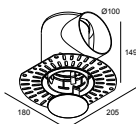

kit de montage - side air + light

29810 0100 MOUNTING KIT SIDE AIR ONLY 1