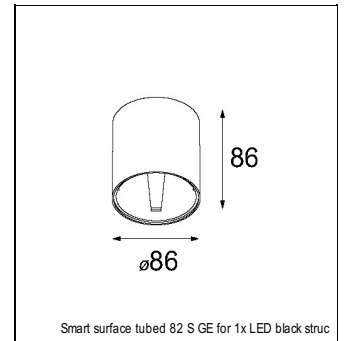

RECESSED-FRAME

12500230	RECESSED RING Ø70 H100

MASK

12500132	SMART MASK 82 2X BLACK STRUC
12500146	SMART MASK 82 2X GOLD
12500160	SMART MASK 82 2X WHITE STRUC

ACCESSORIES

SURFACE-BOX

12515132	SMART SURFACE BOX 82 1-10V/PUSHDIM GI FOR 2X LED GE BLACK STRUC