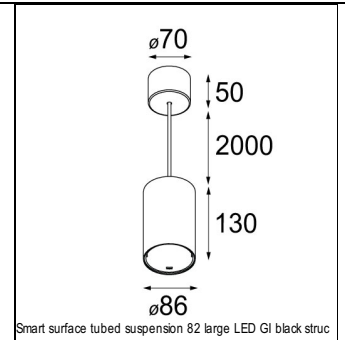

RECESSED-FRAME

12500230	RECESSED RING Ø70 H100

MASK

12500132	SMART MASK 82 2X BLACK STRUC
12500146	SMART MASK 82 2X GOLD
12500160	SMART MASK 82 2X WHITE STRUC

ACCESSORIES

SURFACE-BOX

12515132	SMART SURFACE BOX 82 1-10V/PUSHDIM GI FOR 2X LED GE BLACK STRUC