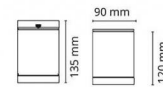

Protection

Luminaire class:	Class I
Ingress protection rating:	IP54
Vandal class:	IK08