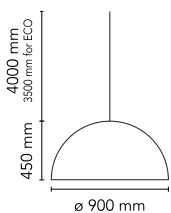

Skygarden 2

by Marcel Wanders , 2007

Suspension luminaire providing diffused lighting. Hemispherical, mechanically-processed cast plaster diffuser, painted white inside. Outer finish: rust, glossy black, glossy white or matte gold. Plaster diffuser support in die-cast aluminum alloy. Upper cable gland and blocking ring nut in black injection-molded PC. Shaped, adjustment screws. Transparent, injection-molded, upper and lower silicone shock absorbers. Lampholder and fixing support in PPS. Flashed and blown opal glass diffuser. Molded fixing ring nut in die-cast aluminum alloy with alodine plating. Frieze in photo-etched and mechanically drawn AISI 304 steel. Molded and galvanized steel ceiling attachment. Gray, injection-molded PC rose, painted the same color as the body.

Emergency	Without
Voltage	220-250V
Power	MAX 230W
Battery	No
Supply included	Yes

Cord Length	4000 mm
Materials	Glass, Plaster, Stainless steel

Colors	<ul style="list-style-type: none"> F0002031 - Black F0002044 - Gold F0002047 - Rusty Brown F0002030 - Glossy Black F0002009 - Glossy White
--------	--