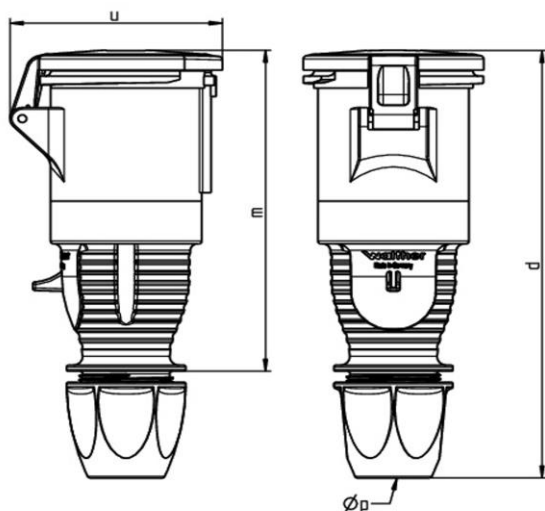

### Ordering Information

---

Order unit	Piece
Customs number	85366990
Net weight	0,6115 kg
Packing quantity (VPE)	5
Length of the packaging	
Width of the packaging	
Depth of the packaging	
Gross weight(VPE)	3,0575 kg

## Technical product data

IEC-amperage	63 A
Amperage acc. UL/CSA (for UL-version)	60 A
Number of poles	3
Voltage acc. EN 60309-2	230 V (50+60 Hz) blue
Clock hour position	6 h
Identification colour	Blue
RAL-number	5002
Degree of protection (IP)	IP44
Connection system	Screwed terminal
Angle of plug	Straight
Cable entry	Swivel
Material	Plastic

## Dimension sheet

Amp.	63		
Pole	3	4	5
d	261	261	261
u	113	113	113
m	189	189	189
Øp	14-33	14-33	14-33