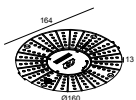

kit de montage

29510 0020

MOUNTING KIT PLAT-OH! TRIMLESS

Notes: