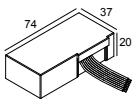

300 48 350 WDL LED POWER CONVERTER 48V-DC to 350 mA-DC / 15W WDL

1->2 ☐