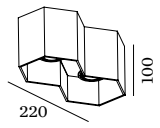

HEXO  
CEILING SURFACE

**2.0 LED**

2xLED 8W | 220-240VAC | 50-60Hz  
COB 3-step | incl. PS | phase-cut dim  
aluminium powder coated  
brushed

1.13kg IP20 0,3+D P A 36°

| Color | CODE    |
|-------|---------|
| White | 146664W |
| Gold  | 146664G |
| Brown | 146664Q |
| Red   | 146664P |
| Black | 146664B |