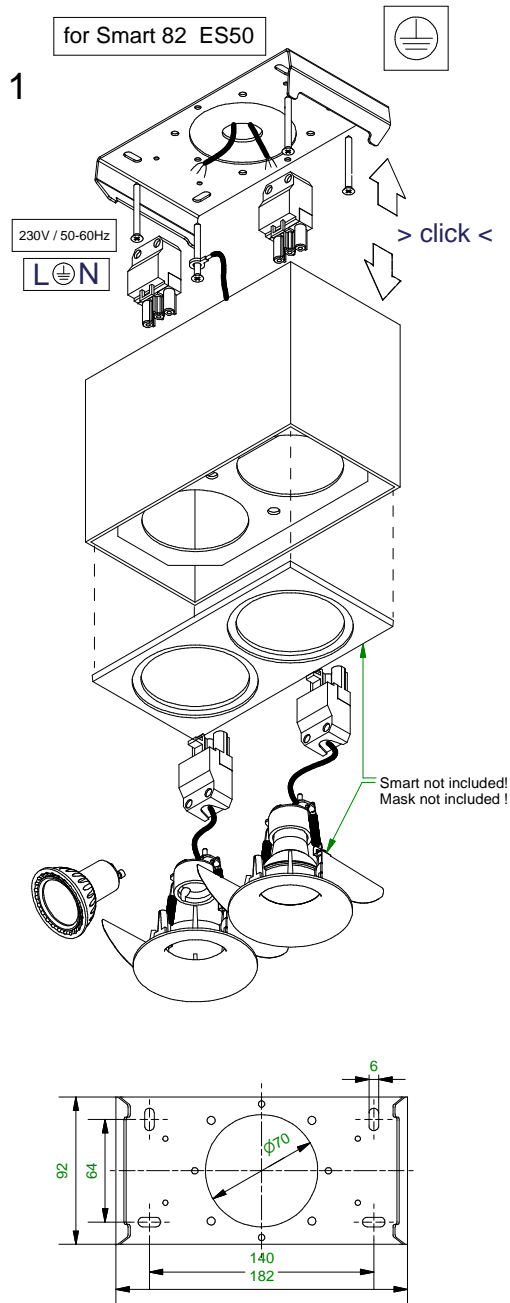

# Smart SBD 82 GE for 2xLED

125161XX

IP20