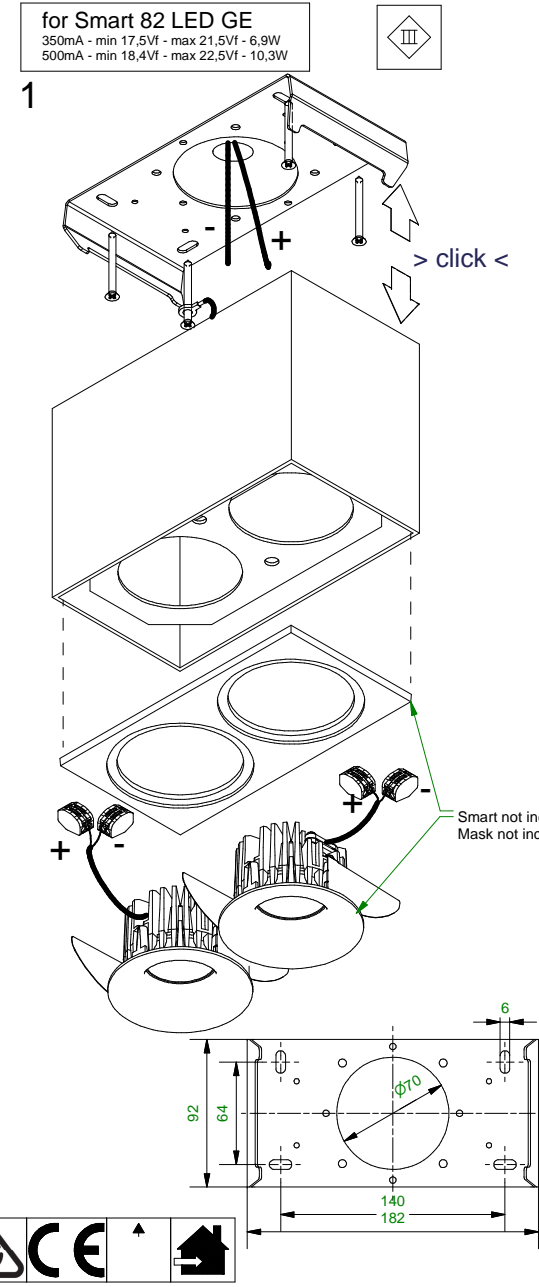

# Smart SBD 82 GE for 2xLED

125161XX

IP20