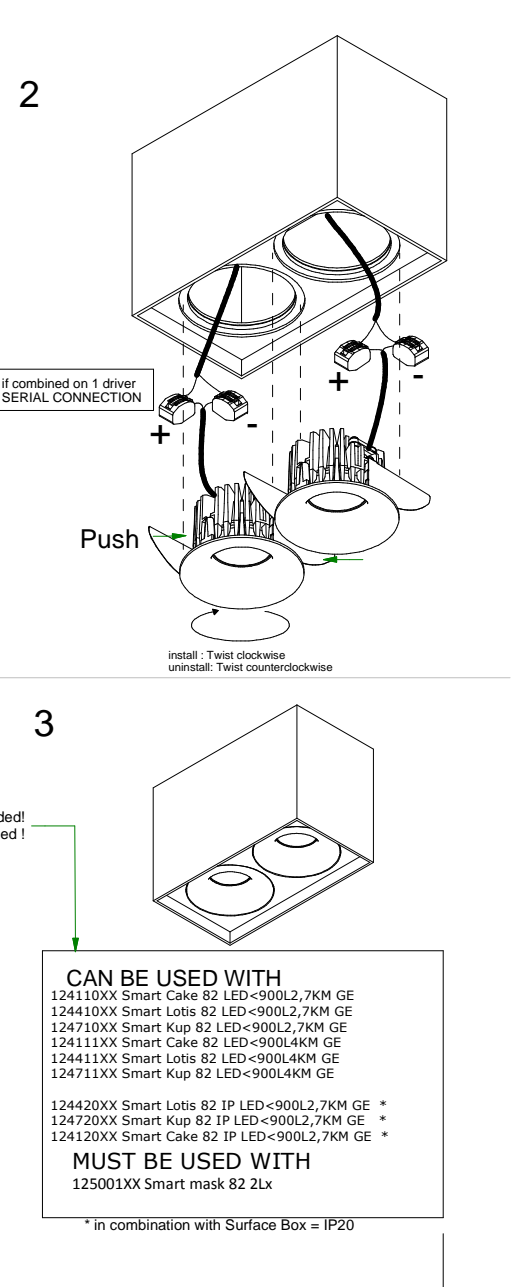

# Smart SBD 82 GE for 2xLED

125161XX

IP20