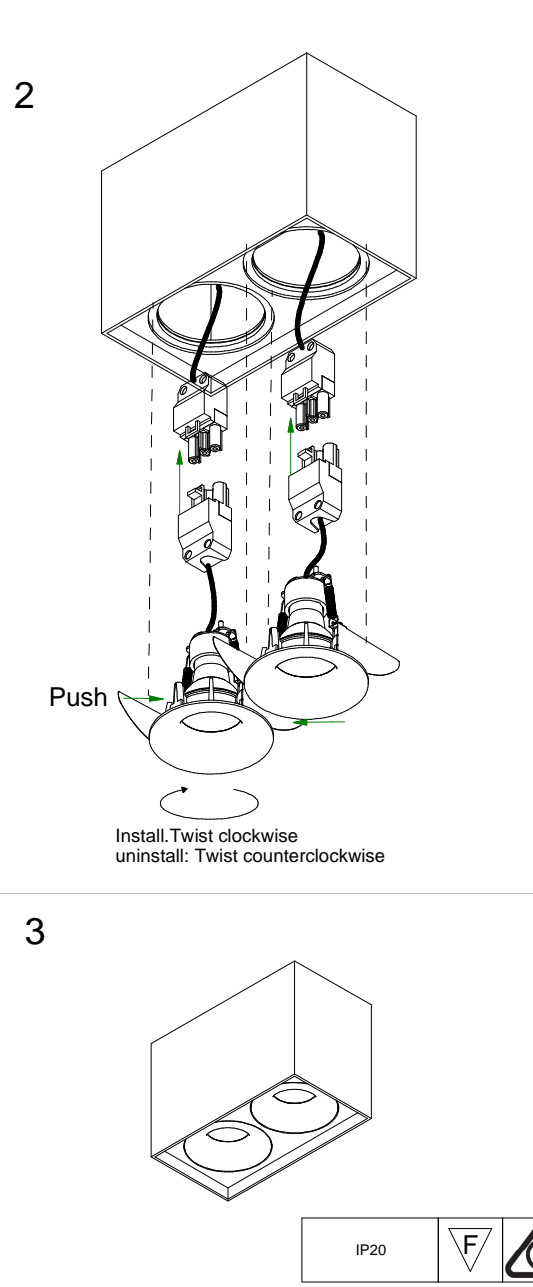

# Smart SBD 82 GE for 2xLED

125161XX

IP20