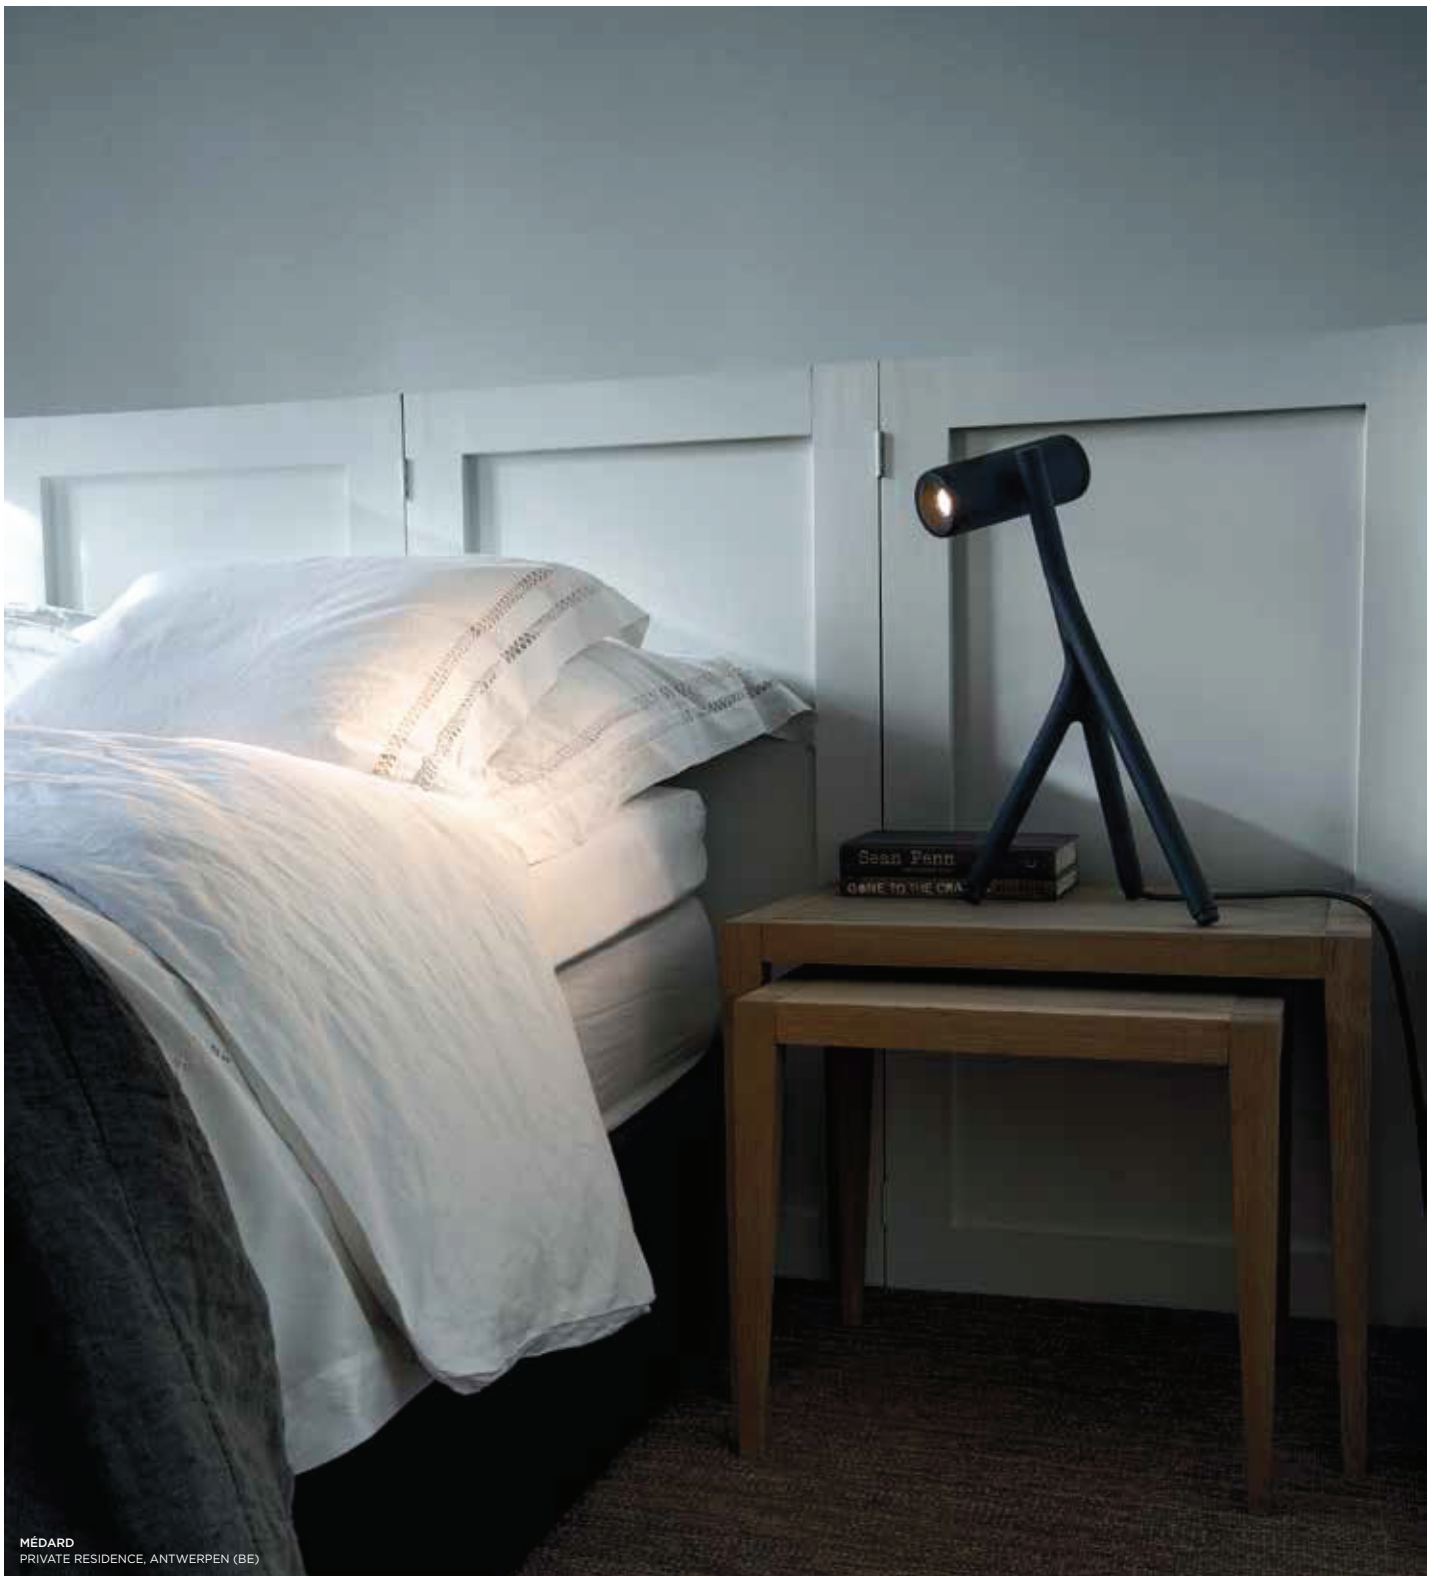

Médard

MÉDARD
PRIVATE RESIDENCE, ANTWERPEN (BE)