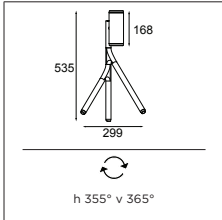

ECO LED

Médard LED retrofit

1X LED GU10 INCL. 5.5W

Icons: 230V, IP20, GWT 960°, 2.75KG, and a dropdown arrow.

	WARM WHITE 2700K / CRI80
	MEDIUM 25°
black struc	12730032
white struc	12730009

1 CABLE 5M INCLUDED AND ON/OFF SWITCH INCLUDED