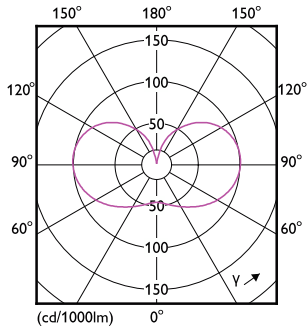

MAS LEDBulbND7.3-100WE27840 A70 FRG UE

Product	D	C
MAS LEDBulbND7.3-100WE27840 A70 FRG UE	70 mm	127 mm

Fotometrische gegevens

General uniform lighting

Spectral Power Distribution Colour

MASTER LEDbulb Ultra Efficient

Fotometrische gegevens

Light Distribution Diagram

Levensduur

Life Expectancy Diagram

Lumen Maintenance Diagram