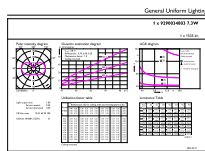

MAS LEDBulbND7.3-100WE27840 A70 FRG UE

Product	D	C
MAS LEDBulbND7.3-100WE27840 A70 FRG UE	70 mm	127 mm

Fotometrische gegevens

General uniform lighting

Spectral Power Distribution Colour

MASTER LEDbulb Ultra Efficient