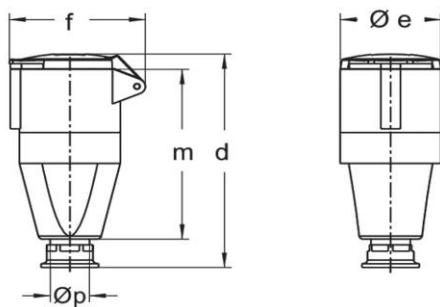

Detailed product description

WALTHER Coupler 32A 3P 230V 6h IP44
 made from PA6 material
 in black
 for lighting and stage technology
 with screw terminal
 with cable gland
 and an injected 2K seal
 Increased safety due to two contact screws.

Ordering Information

Order unit	Piece
Customs number	85366990
Net weight	0,265 kg
Packing quantity (VPE)	10
Length of the packaging	0,31 m
Width of the packaging	0,195 m
Depth of the packaging	0,14 m
Gross weight(VPE)	2,798 kg

Classification system

Classification system	ETIM_6.0
ETIM Class	EC001320

Technical product data

IEC-amperage	32 A
Amperage acc. UL/CSA (for UL-version)	30 A
Number of poles	3
Voltage acc. EN 60309-2	230 V (50+60 Hz) blue
Clock hour position	6 h
Identification colour	Blue
Degree of protection (IP)	IP44
Connection system	Screwed terminal
Angle of plug	Straight
Cable entry	Swivel
Material	Plastic

Dimension sheet

Amp.	16			32			63		
Pole	3	4	5	3	4	5	3	4	5
d	135	151	151	171	171	171	255	255	255
Øe	51	65	65	72	72	72	96	96	96
f	68	85	85	91	91	98	114	114	114
m	110	113	113	136	136	136	194	194	194
Øp	7,5-14,5	7,5-14,5	7,5-14,5	10-19,5	10-19,5	10-19,5	18-34,5	18-34,5	18-34,5