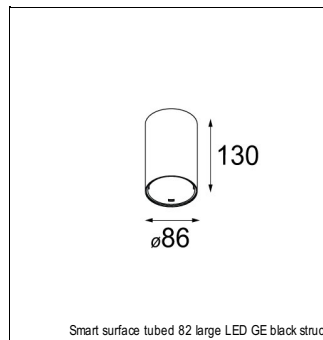

Art. Nr. 12471846

SPECIFICATIONS

Lamp	1x LED Array	
Gear / Transfo	LED gear not incl.	
Cut-out size	ø 70 h 60	
Weight	0.36kg	
Min. Distance	0.1 m	
IP	IP20	
Glow Wire Test	960°	
Source lifetime	50000 hrs	
CRI	90	
Power supply	500mA	350mA
	18.4Vf	17.8Vf
Connected load	9.2W	6.2W
Lumen	791lm	629lm
Efficacy	86lm/W	102lm/W
UGR	16	15
Adjustability	Not Applicable	
Remark	! 3500K on request ! can be combined with Smart mask ! can be combined with Smart surface box & surface tubed (surface/suspension)	

RECESSED-FRAME

12500230	RECESSED RING Ø70 H100
----------	------------------------

MASK

12500132	SMART MASK 82 2X BLACK STRUC
12500146	SMART MASK 82 2X GOLD
12500160	SMART MASK 82 2X WHITE STRUC

ACCESSORIES