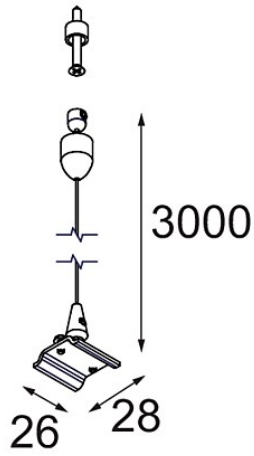

Date _____
Customer _____
Project _____
Type _____

FFD_Track 230V Non-Dim Suspension Kit 3000 White Shiny

Specifications

Material	11241801
Lamp Included	No
Number of Light Sources	0
IP Rating	20
Glow wire rating (°C)	960
Indoor/Outdoor	Indoor
Application	Ceiling
Adjustability	Not Applicable
Primary Colour & Primary Finish	White, Shiny
Gross weight (g)	90.0