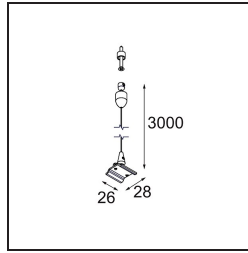

Date _____
Customer _____
Project _____
Type _____

FFD_Track 230V Non-Dim Suspension Kit 3000 White Shiny

Specifications

Material	11241801
Lamp Included	No
Number of Light Sources	0
IP Rating	20
Glow wire rating (°C)	960
Indoor/Outdoor	Indoor
Application	Ceiling
Adjustability	Not Applicable
Primary Colour & Primary Finish	White, Shiny
Gross weight (g)	90.0