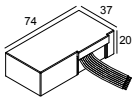

1->2

300 48 700 ED1 LED POWER CONVERTER 48V-DC to 700 mA-DC / 25W DIM1

1->2

ENTERO RD-S TRIMLESS 92720 GC

28425 9220 GC

300 48 700 ED5 LED POWER CONVERTER 48V-DC to 700 mA-DC / 25W DIM5

1->2

300 48 700 MDL LED POWER CONVERTER 48V-DC to 700 mA-DC / 25W MDL