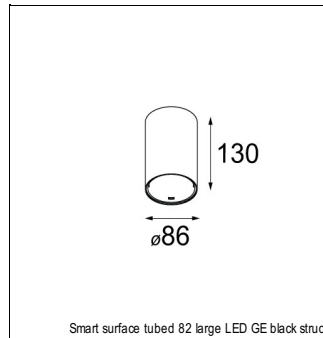

RECESSED-FRAME

12500230	RECESSED RING Ø70 H100

MASK

12500132	SMART MASK 82 2X BLACK STRUC
12500146	SMART MASK 82 2X GOLD
12500160	SMART MASK 82 2X WHITE STRUC

ACCESSORIES

SURFACE-BOX

12515132	SMART SURFACE BOX 82 1-10V/PUSHDIM GI FOR 2X LED GE BLACK STRUC