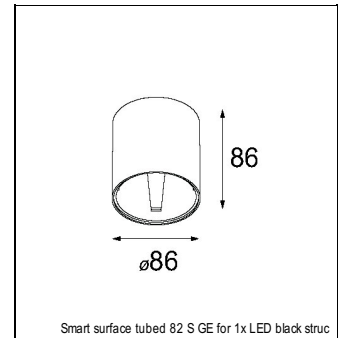

RECESSED-FRAME

12500230	RECESSED RING Ø70 H100

MASK

12500132	SMART MASK 82 2X BLACK STRUC
12500146	SMART MASK 82 2X GOLD
12500160	SMART MASK 82 2X WHITE STRUC

ACCESSORIES

SURFACE-BOX

12515132	SMART SURFACE BOX 82 1-10V/PUSHDIM GI FOR 2X LED GE BLACK STRUC