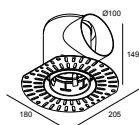

Montage kit - side air + light

29810 0110 MOUNTING KIT SIDE AIR 105