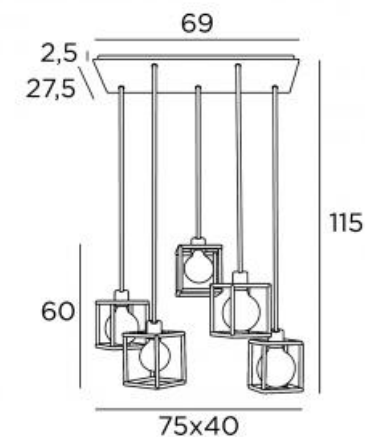

LIGHTING COLLECTION *by Stéphane Davidts*

KERMA 5

Suspension for five decorative bulbs, rectangular ceiling base and square structures. To be placed above a rectangular table

SIZES

H115 cm L75 cm x 40 cm

BASE

Plate : 69 x 27,5 cm

Base : 66 x 24,5 x 2 cm

TECHNICAL DATA

Standard : the suspension is provided for a ceiling height of 275 cm. The lower reaches 160 cm from the ground . The height of all structures is 60 cm.

On request : cable lengths can be adjusted to adapt to the height of your ceiling. Please fill in the [ORDER FORM](#)

AVAILABLE FINISHES

02 - Structured black - 002

25 - Brushed brass - 025

29 - Brushed bronze - 029

METAL STRUCTURE

KERMA (x 5)

15 - 15 - 17 cm

Code : 4999 002

Code : 4999 025

KERMA 5 # in structured black with structures in black epoxy