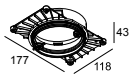

1->3

21032 0315

LED POWER CONVERTER 48V-DC to 700 mA-DC / 25W DIM5

1->3

Montage kit

26410 0010 MOUNTING KIT NIME O.F.A.

Notes: