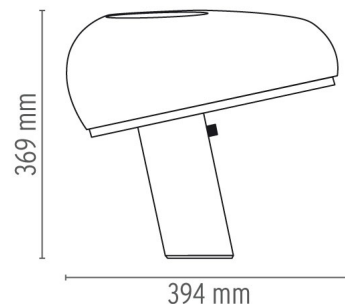

FLOS

SNOOPY

Mounting	Table
Lamps description	1 x MAX 105W E27 HSGS
Environment	Indoor
Finish	White marble
Technical description	Table lamp giving direct light with enamelled metal reflector and white marble base. It was designed by Achille e Pier Giacomo Castiglioni in 1967.

ELECTRICAL

Emergency	Without
Switching	ON-OFF dimmer with sensor located on marble base
Voltage (V)	220/240

PHYSICAL

Construction material	Marble, Steel
Weight (kg)	7.9

Snoopy

designed by Achille & Pier Giacomo Castiglioni

Table lamp giving direct light

● F6380030 Black

DIMENSIONS

CERTIFICATIONS

IP
20

Snoopy . Lamps

HSGS 105W E27

Lamp wattage: