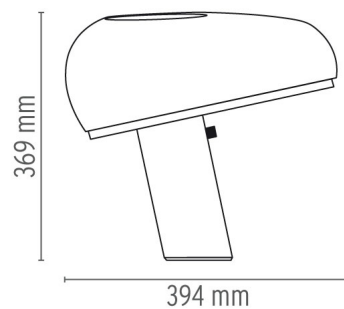

FLOS

SNOOPY

Mounting	Table
Lamps description	1 x MAX 105W E27 HSGS
Environment	Indoor
Finish	White marble
Technical description	Table lamp giving direct light with enamelled metal reflector and white marble base. It was designed by Achille e Pier Giacomo Castiglioni in 1967.

Table lamp giving direct light

● F6380030 Black

DIMENSIONS

CERTIFICATIONS

IP
20

Snoopy . Lamps

HSGS 105W E27

Lamp wattage:

105 W

Lamp category:

Halogen mains

Socket:

E27

Lamp type:

HSGS

Snoopy

designed by Achille & Pier Giacomo Castiglioni

Table lamp giving direct light

● F6380030 Black

DIMENSIONS

CERTIFICATIONS