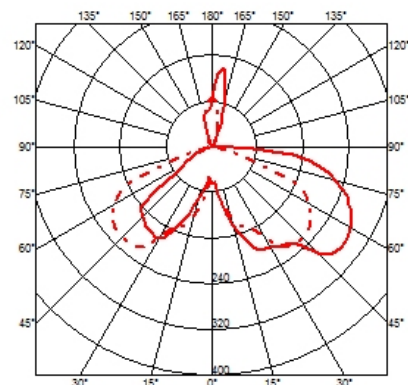

Table lamp giving direct light

● F6380030 Black

DIMENSIONS

CERTIFICATIONS

IP
20

Snoopy . Lamps

HSGS 105W E27

Lamp wattage: