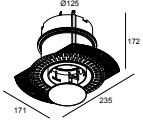

## Montage kit - side air + light

**29810 0110** MOUNTING KIT SIDE AIR 105

## Montage kit - side air only

**29810 0100** MOUNTING KIT SIDE AIR ONLY 1

**ENTERO RD-S TRIMLESS IP SOFT 93045 GC**

28484 9030 GC

**Montage kit - top air only**

---

**29810 0200** MOUNTING KIT TOP AIR ONLY 1