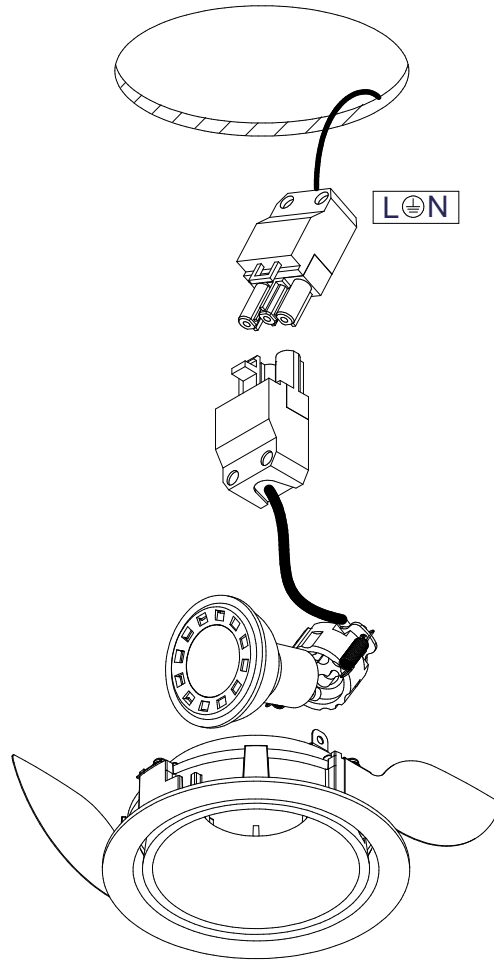

Smart Lotis Adjustable Ø115 ES50

127820XX

Lamptype : RETROFIT LED MAX.50W

fitting : GU10

1

2

3

4

CAN BE USED WITH

Recessed ring
12810230 Smart recessed ring ø115

Mask
12810009 Smart mask ø115 1x Whstr
12810032 Smart mask ø115 1x Blstr
12810046 Smart mask ø115 1x Gold
12810109 Smart mask ø115 2x Whstr
12810132 Smart mask ø115 2x Blstr
12810146 Smart mask ø115 2x Gold

Surface box
128000xx Smart surface box dia 115 GI for 1 LED GE
128010xx Smart surface box dia 115 GI for 2x LED GE