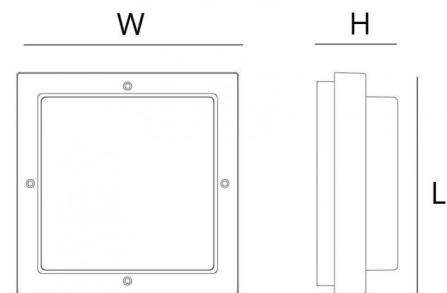

Packaging

Packing dimensions: 240 x 240 x 80