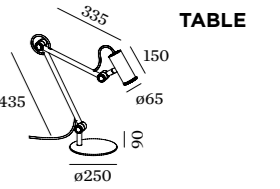

3.40kg IP20 45°/45° 30°/30°

mounting
cable plug with hand switch

	CODE
	637120B
	637120R
	637120G

OPTIONAL

shade 1.0

	CODE
	B1
	K1
	R1
	G1
felt	F1

no shade

	CODE
	00

PAR16 LED GU10 7W phase-cut dim
2700K | 360lm

	CODE
	901228W3
	901228B3

2.0

PAR16 max. 35W | GU10
100-240VAC | 50-60Hz
wet painted steel and aluminium
incl. cable in the same colour as
the lamp body | black plug with
switch for black cable otherwise
transparent plug with switch
shade in felt grey max. 15W

4.50kg IP20 45°/45° 30°/30°

mounting
cable plug with hand switch

	CODE
	639120B

OPTIONAL

shade 1.0

	CODE
	B1
	K1
felt	F1

no shade

	CODE
	00