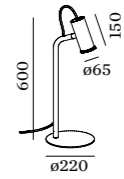

ROOMOR

1.0

PAR16 max. 35W | GU10
100-240VAC | 50-60Hz
wet painted steel and aluminium
incl. cable in the same colour as
the lamp body | black plug with
switch for black cable otherwise
transparent plug with switch
shade in felt grey max. 15W

3.40kg IP20 45°/45° 30°/30°

mounting
cable plug with hand switch

	CODE
	637120B
	637120R
	637120G

OPTIONAL

shade 1.0

	CODE
	B1
	K1
	R1
	G1
felt	F1

no shade

	CODE
	00

PAR16 LED GU10 7W phase-cut dim
2700K | 360lm

	CODE
	901228W3
	901228B3

2.0

PAR16 max. 35W | GU10
100-240VAC | 50-60Hz
wet painted steel and aluminium
incl. cable in the same colour as
the lamp body | black plug with
switch for black cable otherwise
transparent plug with switch
shade in felt grey max. 15W