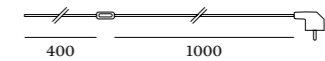

1.0

PAR16 max. 35W | GU10
100-240VAC | 50-60Hz
wet painted steel and aluminium
incl. cable in the same colour as
the lamp body | black plug with
switch for black cable otherwise
transparent plug with switch
shade in felt grey max. 15W

3.40kg IP20 45°/45° 30°/30°

mounting
cable plug with hand switch

	CODE
	637120B
	637120R
	637120G

OPTIONAL

shade 1.0

	CODE
	B1
	K1
	R1
	G1
felt	F1

no shade

	CODE
	00

PAR16 LED GU10 7W phase-cut dim
2700K | 360lm

	CODE
	901228W3
	901228B3