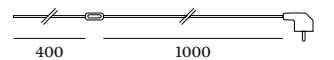

2.0

PAR16 max. 35W | GU10
100-240VAC | 50-60Hz
wet painted steel and aluminium
incl. cable in the same colour as
the lamp body | black plug with
switch for black cable otherwise
transparent plug with switch
shade in felt grey max. 15W

4.50kg IP20 45°/45° 30°/30°

mounting
cable plug with hand switch

	CODE
	639120B

OPTIONAL

shade 1.0

	CODE
	B1
	K1
felt	F1

no shade

	CODE
	00

PAR16 LED GU10 7W phase-cut dim
2700K | 360lm

	CODE
	901228B3

more lamps and specs on page 593