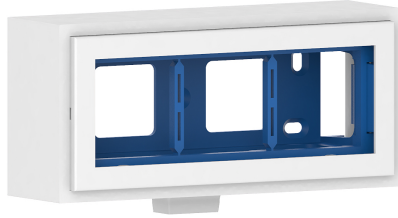

Date: 04.04.2023

Appliance box triple Mini 10x20L-9010, plastic hf, pure white

Product description

Surface-mounted box for direct mounting on the installation trunking as profile termination, for device installation of three compact M45 built-in devices in the format 45x45 mm (3 single installation devices or one multiple socket outlet), with connector for the installation trunking.

Basic data

Item number	16715
Product group	10-Cable routing
Packing unit	1 piece
EAN code	4018475342194
Tariff number	39259020

Technical features

Assembly arrangement	Surface mounted box
Number of units	3
Mounting direction	horizontal and vertical
Material	plastic
Halogen free	yes
Colour	white
RAL-number (similar)	9010
With cover frame	yes
With duct entry	yes
Width of device	135 mm
Height of device	45 mm