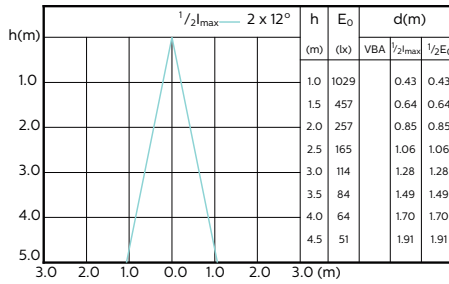

MASTER LEDspot ExpertColor MV 50W GU10 930
36D

MASTER LEDspot ExpertColor MV 50W GU10 940
36D

Accent Diagrams

Accent Diagrams

Beam Diagrams

Beam Diagrams