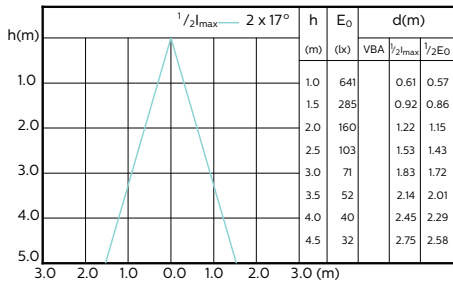

MASTER LEDspot ExpertColor MV 50W GU10 930
36D

MASTER LEDspot ExpertColor MV 50W GU10 940
36D

Accent Diagrams

Accent Diagrams

Beam Diagrams

Beam Diagrams