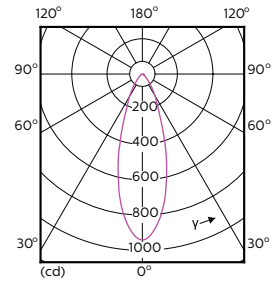

MASTER LEDspot ExpertColor MV 50W GU10 940
36D