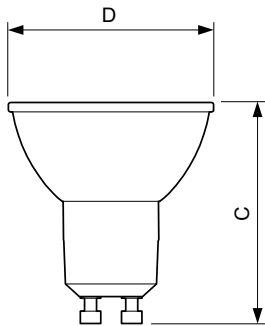

Versions

Schéma dimensionnel

Product	D	C
MASTER LED ExpertColor 5.5-50W GU10 940 36D	50 mm	54 mm
MASTER LED ExpertColor 5.5-50W GU10 940 25D	50 mm	54 mm
MASTER LED ExpertColor 5.5-50W GU10 930 25D	50 mm	54 mm
MASTER LED ExpertColor 5.5-50W GU10 927 25D	50 mm	54 mm
MASTER LED ExpertColor 3.9-35W GU10 930 36D	50 mm	54 mm
MASTER LED ExpertColor 3.9-35W GU10 927 36D	50 mm	54 mm
MASTER LED ExpertColor 3.9-35W GU10 940 25D	50 mm	54 mm
MASTER LED ExpertColor 3.9-35W GU10 930 25D	50 mm	54 mm
MASTER LED ExpertColor 3.9-35W GU10 927 25D	50 mm	54 mm
MASTER LED ExpertColor 5.5-50W GU10 927 36D	50 mm	54 mm
MASTER LED ExpertColor 3.9-35W GU10 940 36D	50 mm	54 mm
MASTER LED ExpertColor 5.5-50W GU10 930 36D	50 mm	54 mm