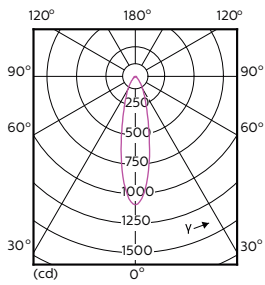

**MASTER LEDspot ExpertColor MV 50W GU10 927
25D**