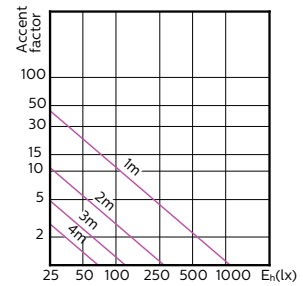

Accent Diagrams