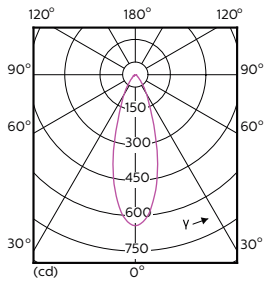

Order Code	Full Product Name	Flux lumineux (nominal)	Intensité lumineuse (nom.)	Angle du faisceau nominal
		(nom.)	(nom.)	nominal
70761600	MASTER LED ExpertColor 5.5-50W GU10 927 25D	355 lm	1000 cd	25 °
70763000	MASTER LED ExpertColor 5.5-50W GU10 930 25D	375 lm	1000 cd	25 °
70765400	MASTER LED ExpertColor 5.5-50W GU10 940 25D	400 lm	1050 cd	25 °
70767800	MASTER LED ExpertColor 5.5-50W GU10 927 36D	355 lm	800 cd	36 °
70769200	MASTER LED ExpertColor 5.5-50W GU10 930 36D	375 lm	800 cd	36 °
70771500	MASTER LED ExpertColor 5.5-50W GU10 940 36D	400 lm	850 cd	36 °

MASTER LEDspot ExpertColor MV

Light Distribution Diagrams

**MASTER LEDspot ExpertColor MV 35W GU10 927
25D**

**MASTER LEDspot ExpertColor MV 35W GU10 930
25D**

**MASTER LEDspot ExpertColor MV 35W GU10 940
25D**