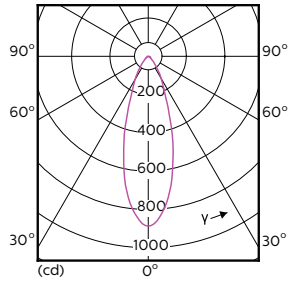

**MASTER LEDspot ExpertColor MV 50W GU10 930
25D**

**MASTER LEDspot ExpertColor MV 50W GU10 940
25D**

MASTER LEDspot ExpertColor MV

Light Distribution Diagrams

MASTER LEDspot ExpertColor MV 50W GU10 927
36D