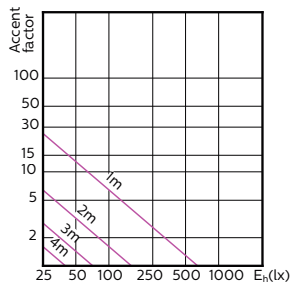

Accent Diagrams