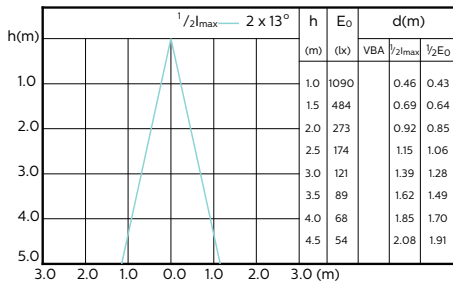

MASTER LEDspot ExpertColor MV 50W GU10 930
36D

MASTER LEDspot ExpertColor MV 50W GU10 940
36D

Accent Diagrams

Accent Diagrams

Beam Diagrams

Beam Diagrams