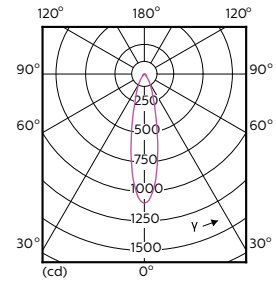

Order Code	Full Product Name	Flux lumineux (nominal)	Intensité lumineuse (nom.)	Angle du faisceau nominal
		(nom.)	(nom.)	nominal
70761600	MASTER LED ExpertColor 5.5-50W GU10 927 25D	355 lm	1000 cd	25 °
70763000	MASTER LED ExpertColor 5.5-50W GU10 930 25D	375 lm	1000 cd	25 °
70765400	MASTER LED ExpertColor 5.5-50W GU10 940 25D	400 lm	1050 cd	25 °
70767800	MASTER LED ExpertColor 5.5-50W GU10 927 36D	355 lm	800 cd	36 °
70769200	MASTER LED ExpertColor 5.5-50W GU10 930 36D	375 lm	800 cd	36 °
70771500	MASTER LED ExpertColor 5.5-50W GU10 940 36D	400 lm	850 cd	36 °

MASTER LEDspot ExpertColor MV

Light Distribution Diagrams

**MASTER LEDspot ExpertColor MV 35W GU10 927
25D**

**MASTER LEDspot ExpertColor MV 35W GU10 930
25D**

**MASTER LEDspot ExpertColor MV 35W GU10 940
25D**