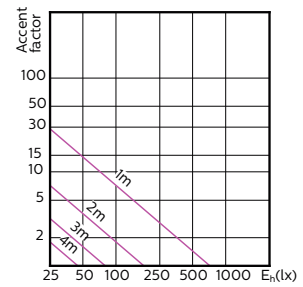

Accent Diagrams