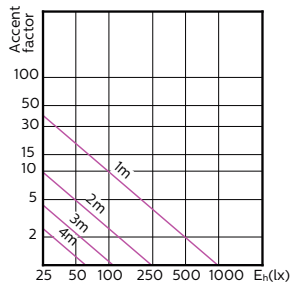

Accent Diagrams