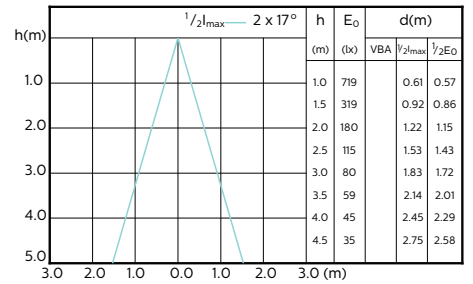

MASTER LEDspot ExpertColor MV 50W GU10 930
36D

MASTER LEDspot ExpertColor MV 50W GU10 940
36D

Accent Diagrams

Accent Diagrams

Beam Diagrams

Beam Diagrams