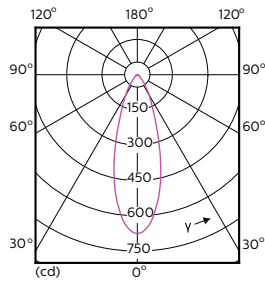

**MASTER LEDspot ExpertColor MV 35W GU10 930
36D**