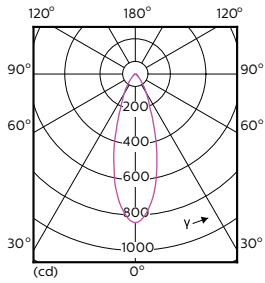

MASTER LEDspot ExpertColor MV

Light Distribution Diagrams

MASTER LEDspot ExpertColor MV 50W GU10 927
36D