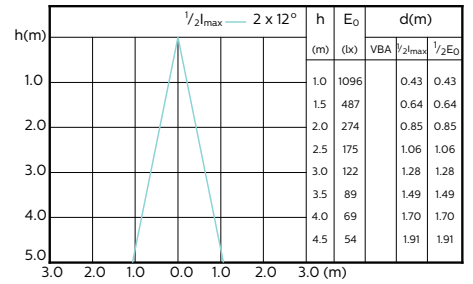

MASTER LEDspot ExpertColor MV 50W GU10 930
36D

MASTER LEDspot ExpertColor MV 50W GU10 940
36D

Accent Diagrams

Accent Diagrams

Beam Diagrams

Beam Diagrams