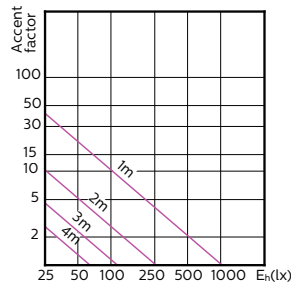

Accent Diagrams