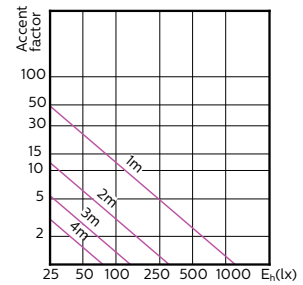

Accent Diagrams