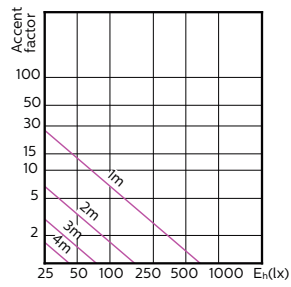

Accent Diagrams