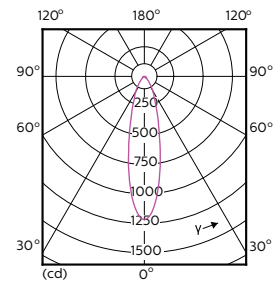

**MASTER LEDspot ExpertColor MV 50W GU10 940
25D**