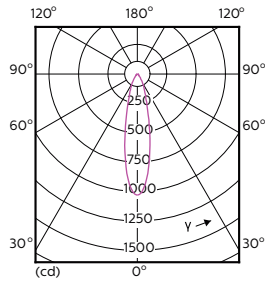

**MASTER LEDspot ExpertColor MV 35W GU10 930
25D**