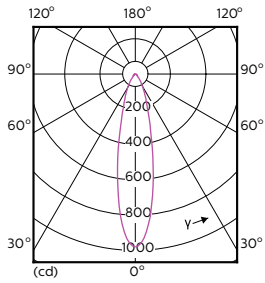

MASTER LEDspot ExpertColor MV

Light Distribution Diagrams

**MASTER LEDspot ExpertColor MV 35W GU10 927
25D**