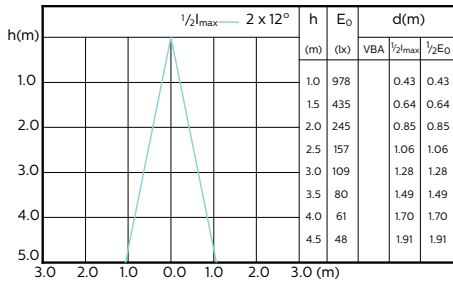

MASTER LEDspot ExpertColor MV 50W GU10 930
36D

MASTER LEDspot ExpertColor MV 50W GU10 940
36D

Accent Diagrams

Accent Diagrams

Beam Diagrams

Beam Diagrams