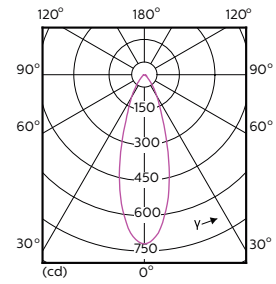

**MASTER LEDspot ExpertColor MV 35W GU10 940
36D**