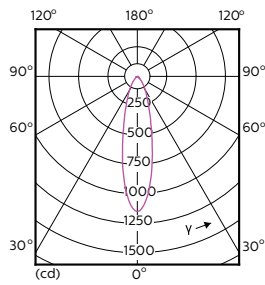

**MASTER LEDspot ExpertColor MV 50W GU10 930
25D**