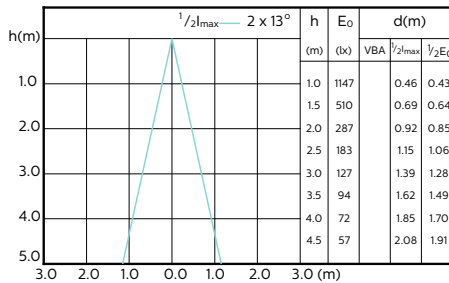

MASTER LEDspot ExpertColor MV 50W GU10 930
36D

MASTER LEDspot ExpertColor MV 50W GU10 940
36D

Accent Diagrams

Accent Diagrams

Beam Diagrams

Beam Diagrams