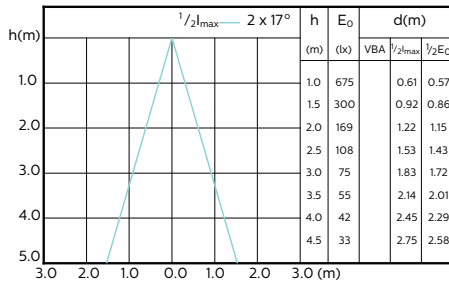

MASTER LEDspot ExpertColor MV 50W GU10 930
36D

MASTER LEDspot ExpertColor MV 50W GU10 940
36D

Accent Diagrams

Accent Diagrams

Beam Diagrams

Beam Diagrams