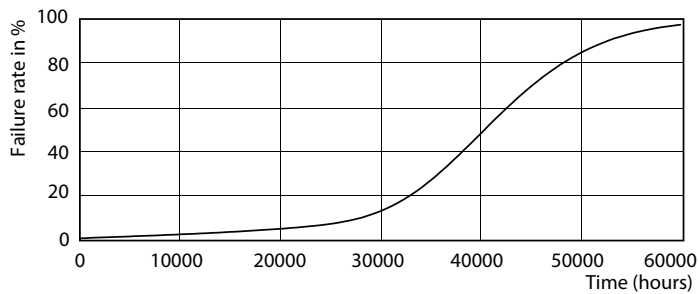

Levensduur

Life Expectancy Diagram - MAS LED ExpertColor 5.5-50W GU10 927 36D