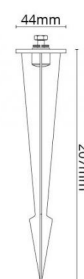

Graphite

Optics:

Aluminium

Mounting/Connection

Mounting:

, Outdoor

Dimensions (mm)

Length (L):

207

Width (W):

44

Height (H):

207

Weight (brutto/netto):

0.8 / 0.8

7 0 2 1 9 8 6 3 0 0 2 6 0