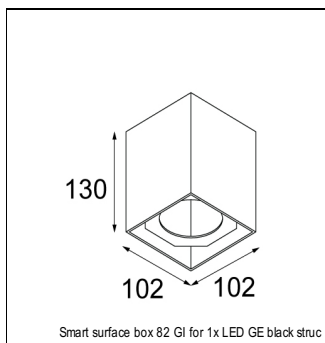

SMART KUP 82 IP54 LED GE

ACCESSORIES

GYPKIT

12290130	GYPKIT 190X190 - Ø70
12291030	GYPKIT 210X190-2XØ70

CONBOX

10889830	CONBOX 190X192X130X256

MASK

12500032	SMART MASK 82 1X BLACK STRUC
12500046	SMART MASK 82 1X GOLD
12500009	SMART MASK 82 1X WHITE STRUC
12500132	SMART MASK 82 2X BLACK STRUC
12500146	SMART MASK 82 2X GOLD
12500109	SMART MASK 82 2X WHITE STRUC

SURFACE-BOX

12514032	SMART SURFACE BOX 82 GI FOR 1X LED GE BLACK STRUC
12514009	SMART SURFACE BOX 82 GI FOR 1X LED GE WHITE STRUC
12514132	SMART SURFACE BOX 82 1-10V/PUSHDIM GI FOR 1X LED GE BLACK STRUC
12514109	SMART SURFACE BOX 82 1-10V/PUSHDIM GI FOR 1X LED GE WHITE STRUC
12515032	SMART SURFACE BOX 82 GI FOR 2X LED GE BLACK STRUC
12515009	SMART SURFACE BOX 82 GI FOR 2X LED GE WHITE STRUC
12515132	SMART SURFACE BOX 82 1-10V/PUSHDIM GI FOR 2X LED GE BLACK STRUC
12515109	SMART SURFACE BOX 82 1-10V/PUSHDIM GI FOR 2X LED GE WHITE STRUC

RECESSED-FRAME

12500230	RECESSED RING Ø70 H100

SURFACE-TUBED

12842432	SMART SURFACE TUBED SUSPENSION 82 XL LED DALI GI BLACK STRUC
12842424	SMART SURFACE TUBED SUSPENSION 82 XL LED DALI GI BRUSHED ALU
12842409	SMART SURFACE TUBED SUSPENSION 82 XL LED DALI GI WHITE STRUC
12842232	SMART SURFACE TUBED SUSPENSION 82 XL LED TRE DIM GI BLACK STRUC
12842224	SMART SURFACE TUBED SUSPENSION 82 XL LED TRE DIM GI BRUSHED ALU
12842209	SMART SURFACE TUBED SUSPENSION 82 XL LED TRE DIM GI WHITE STRUC