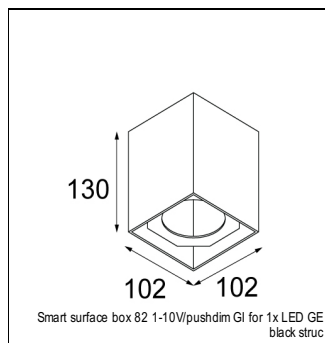

SMART KUP 82 IP54 LED GE

ACCESSORIES

GYPKIT

12290130	GYPKIT 190X190 - Ø70
12291030	GYPKIT 210X190-2XØ70

CONBOX

10889830	CONBOX 190X192X130X256

MASK

12500032	SMART MASK 82 1X BLACK STRUC
12500046	SMART MASK 82 1X GOLD
12500009	SMART MASK 82 1X WHITE STRUC
12500132	SMART MASK 82 2X BLACK STRUC
12500146	SMART MASK 82 2X GOLD
12500109	SMART MASK 82 2X WHITE STRUC

SURFACE-BOX

12514032	SMART SURFACE BOX 82 GI FOR 1X LED GE BLACK STRUC
12514009	SMART SURFACE BOX 82 GI FOR 1X LED GE WHITE STRUC
12514132	SMART SURFACE BOX 82 1-10V/PUSHDIM GI FOR 1X LED GE BLACK STRUC
12514109	SMART SURFACE BOX 82 1-10V/PUSHDIM GI FOR 1X LED GE WHITE STRUC
12515032	SMART SURFACE BOX 82 GI FOR 2X LED GE BLACK STRUC
12515009	SMART SURFACE BOX 82 GI FOR 2X LED GE WHITE STRUC
12515132	SMART SURFACE BOX 82 1-10V/PUSHDIM GI FOR 2X LED GE BLACK STRUC
12515109	SMART SURFACE BOX 82 1-10V/PUSHDIM GI FOR 2X LED GE WHITE STRUC

RECESSED-FRAME

12500230	RECESSED RING Ø70 H100

SURFACE-TUBED

12842432	SMART SURFACE TUBED SUSPENSION 82 XL LED DALI GI BLACK STRUC
12842424	SMART SURFACE TUBED SUSPENSION 82 XL LED DALI GI BRUSHED ALU
12842409	SMART SURFACE TUBED SUSPENSION 82 XL LED DALI GI WHITE STRUC
12842232	SMART SURFACE TUBED SUSPENSION 82 XL LED TRE DIM GI BLACK STRUC
12842224	SMART SURFACE TUBED SUSPENSION 82 XL LED TRE DIM GI BRUSHED ALU
12842209	SMART SURFACE TUBED SUSPENSION 82 XL LED TRE DIM GI WHITE STRUC