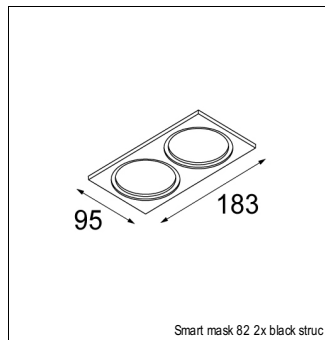

SMART KUP 82 IP54 LED GE

ACCESSORIES

GYPKIT

12290130	GYPKIT 190X190 - Ø70
12291030	GYPKIT 210X190-2XØ70

CONBOX

10889830	CONBOX 190X192X130X256

MASK

12500032	SMART MASK 82 1X BLACK STRUC
12500046	SMART MASK 82 1X GOLD
12500009	SMART MASK 82 1X WHITE STRUC
12500132	SMART MASK 82 2X BLACK STRUC
12500146	SMART MASK 82 2X GOLD
12500109	SMART MASK 82 2X WHITE STRUC

SURFACE-BOX

12514032	SMART SURFACE BOX 82 GI FOR 1X LED GE BLACK STRUC
12514009	SMART SURFACE BOX 82 GI FOR 1X LED GE WHITE STRUC
12514132	SMART SURFACE BOX 82 1-10V/PUSHDIM GI FOR 1X LED GE BLACK STRUC
12514109	SMART SURFACE BOX 82 1-10V/PUSHDIM GI FOR 1X LED GE WHITE STRUC
12515032	SMART SURFACE BOX 82 GI FOR 2X LED GE BLACK STRUC
12515009	SMART SURFACE BOX 82 GI FOR 2X LED GE WHITE STRUC
12515132	SMART SURFACE BOX 82 1-10V/PUSHDIM GI FOR 2X LED GE BLACK STRUC
12515109	SMART SURFACE BOX 82 1-10V/PUSHDIM GI FOR 2X LED GE WHITE STRUC

RECESSED-FRAME

12500230	RECESSED RING Ø70 H100

SURFACE-TUBED

12842432	SMART SURFACE TUBED SUSPENSION 82 XL LED DALI GI BLACK STRUC
12842424	SMART SURFACE TUBED SUSPENSION 82 XL LED DALI GI BRUSHED ALU
12842409	SMART SURFACE TUBED SUSPENSION 82 XL LED DALI GI WHITE STRUC
12842232	SMART SURFACE TUBED SUSPENSION 82 XL LED TRE DIM GI BLACK STRUC
12842224	SMART SURFACE TUBED SUSPENSION 82 XL LED TRE DIM GI BRUSHED ALU
12842209	SMART SURFACE TUBED SUSPENSION 82 XL LED TRE DIM GI WHITE STRUC