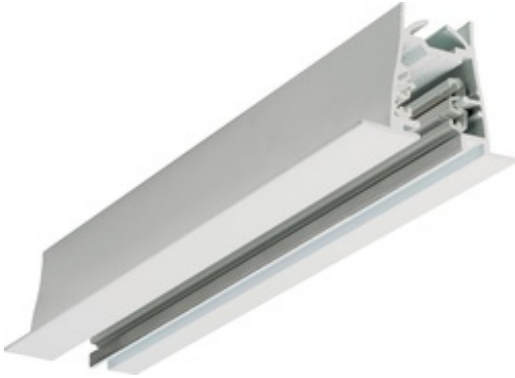

Lytespan 3-circuit & DALI Track system - Standard Track unit

Lytespan 3 three circuit 3m standard track unit - white

2020751

Kenmerken productreeks

- Standard Track Unit
- For single or continuous runs and grids
- Ideal for surface mounting or suspension
- Order components and accessories separately
-
- Recessed Track Unit
- For single or continuous runs
- Ideal for suspended ceilings
- Order components and accessories separately

CE

PRODUCTOVERZICHT

Bestelnummer	2020751
EAN-code	5025768207510
Montage	Ceiling pendant, Ceiling surface
Spanning (V)	230
Kleur	White

Lytespan 3-circuit & DALI Track system - Standard Track unit

Lytespan 3 three circuit 3m standard track unit - white

2020751

GEGEVENSTABEL

Algemene informatie

Bestelnummer	2020751
EAN-code	5025768207510
E-nummer SE	7437003
E-nummer FI	4270099
Montage	Ceiling pendant, Ceiling surface
Lange beschrijving	Standard Track Unit. For single or continuous runs and grids. Ideal for surface mounting or suspension. Order components and accessories separately. . Recessed Track Unit. For single or continuous runs. Ideal for suspended ceilings. Order components and accessories separately
Productnaam	Lytespan 3 three circuit 3m standard track unit - white
Milieu	Interior
Algemene toepassing	Museum & Gallery
Specifieke toepassing	Department store, Museum & Gallery, Shop window , Track lighting
Hoeveelheid verpakking verkoop	1