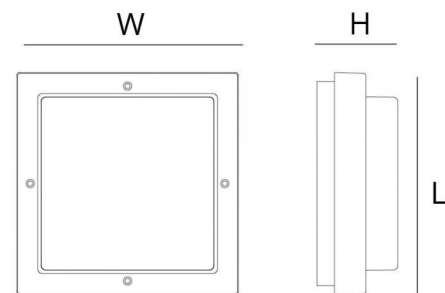

Materials and finish

Housing: Aluminium
 Colour: White (RAL 9003)
 Optics: UV-stabilized polycarbonate

Mounting/Connection

Mounting: Surface, Indoor / Outdoor
 Plug: Screwless terminal block

Dimensions (mm)

Length (L): 240
 Width (W): 240
 Height (H): 80
 Weight (brutto/netto): 1.9

Packaging

Packing dimensions: 240 x 240 x 80

7 0 2 1 9 8 6 1 1 1 8 8 0