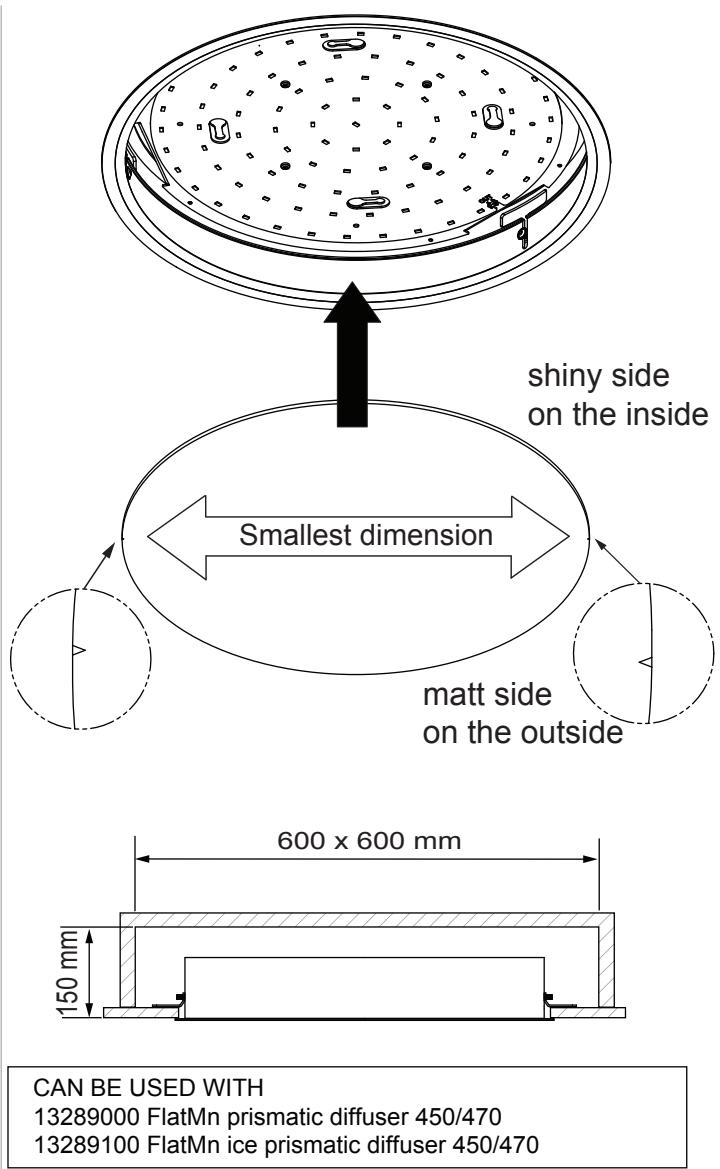

Flat moon recessed 470 LED

132800XX_132801XX_132802XX_132803XX_132804XX_132805XX

220-230V 50-60Hz	⊕	1-10V	PUSH	DALI	↑	IP 20	🏠	NO UV / IR	CE
---------------------	---	-------	------	------	---	-------	---	------------	----