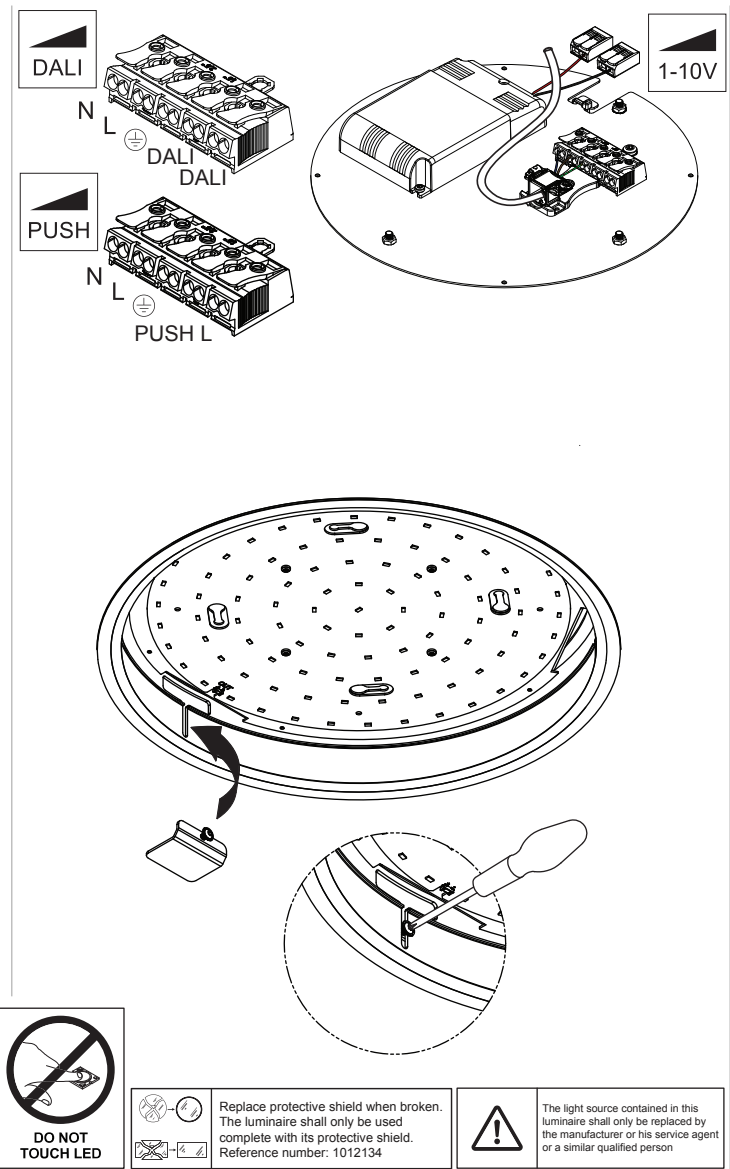

Flat moon recessed 470 LED

132800XX_132801XX_132802XX_132803XX_132804XX_132805XX

220-230V 50-60Hz	⊕	1-10V	PUSH	DALI	↑	IP 20	🏠	NO UV / IR	CE
---------------------	---	-------	------	------	---	-------	---	------------	----