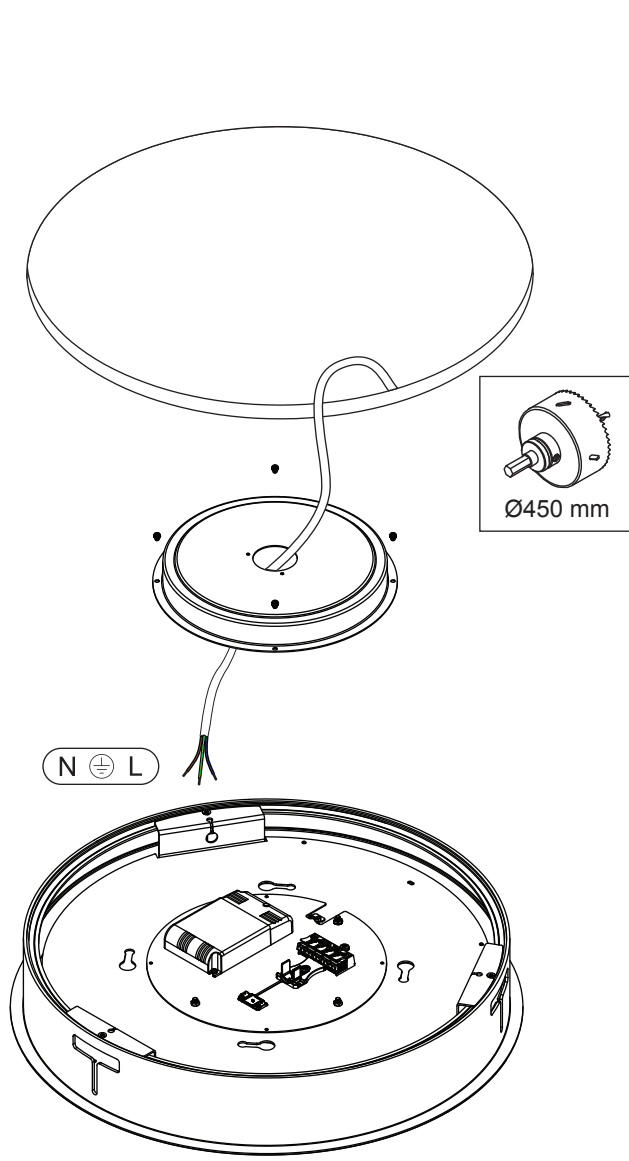

Flat moon recessed 470 LED

132800XX_132801XX_132802XX_132803XX_132804XX_132805XX

220-230V 50-60Hz	⊕	1-10V	PUSH	DALI	↑	IP 20	🏠	NO UV / IR	CE
---------------------	---	-------	------	------	---	-------	---	------------	----